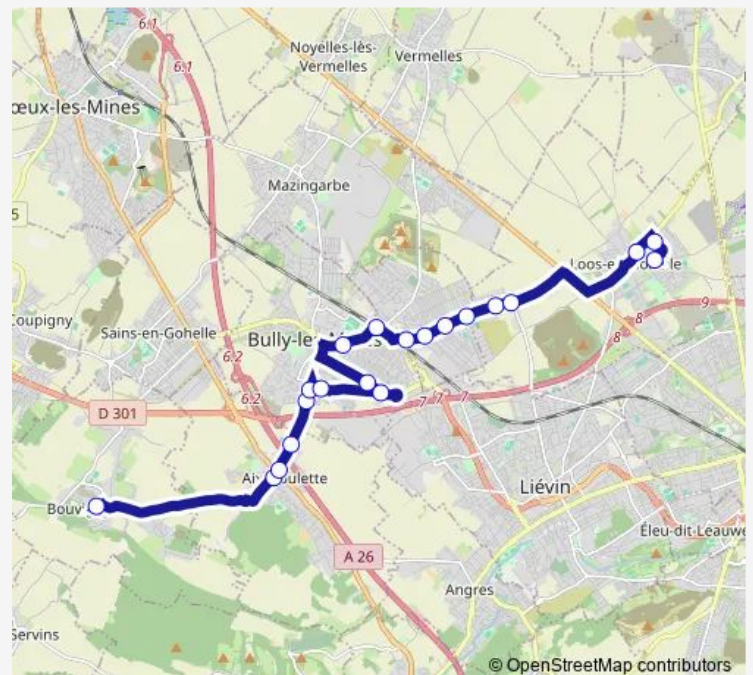

Route schedule

Saint-Roch — Saint-François

Monday 07:39

Tuesday 07:39

Wednesday 07:39

Thursday 07:39

Friday 07:39

Saturday —

Sunday —

Route info

Direction: Saint-Roch

Stops: 20

Trip Duration: 0 hour 41 min

Direction

Saint-François — Saint-Roch

20 stops