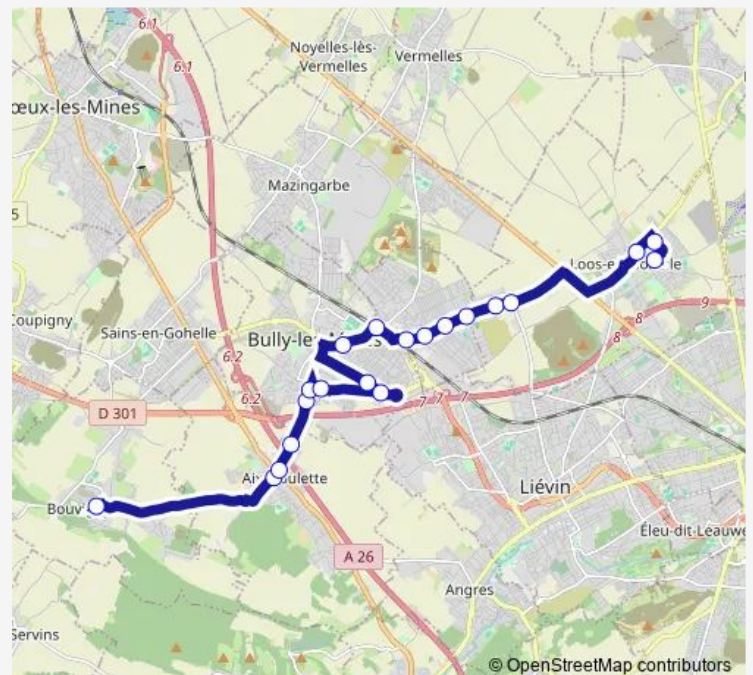

Route schedule

Saint-Roch — Saint-François

Monday 07:39

Tuesday 07:39

Wednesday 07:39

Thursday 07:39

Friday 07:39

Saturday —

Sunday —

Route info

Direction: Saint-Roch

Stops: 20

Trip Duration: 0 hour 41 min

Direction

Saint-François — Saint-Roch

20 stops

Tuesday 17:30

Wednesday 11:45

Thursday 17:30

Friday 17:30

Saturday —

Sunday —

Route info

Direction: Saint-François