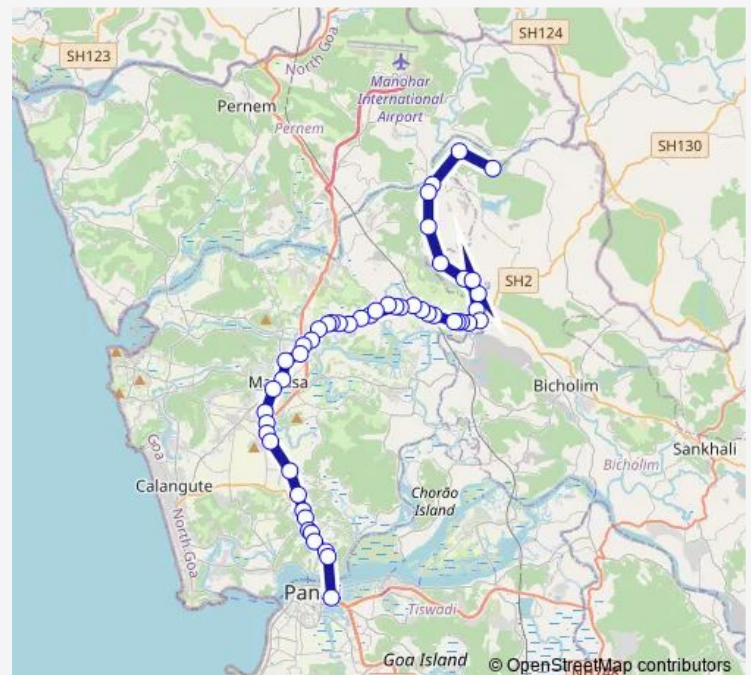

Thursday 07:15

Friday 07:15

Saturday 07:15

Sunday 07:15

Route info

Direction: Dhumashe

Stops: 50

Trip Duration: 1 hour 10 min