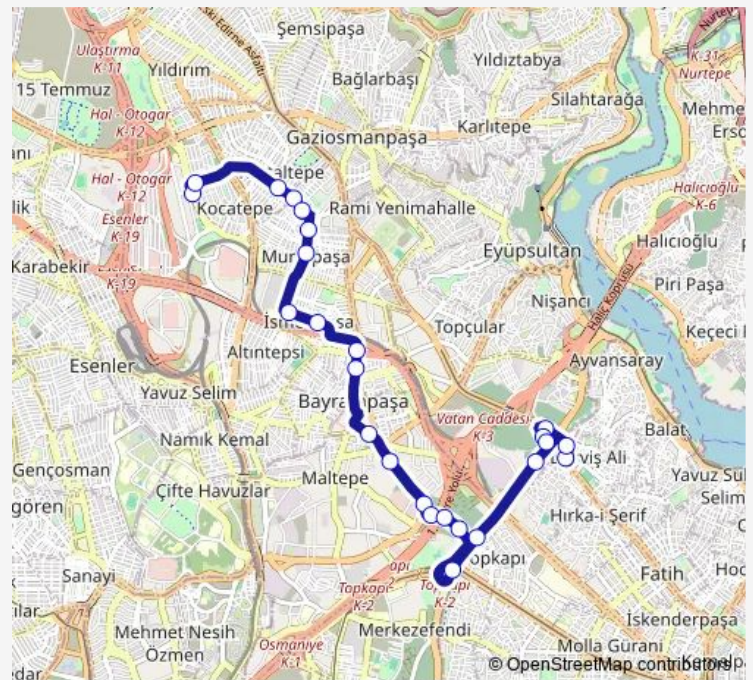

Thursday 06:20

Friday 06:20

Saturday 06:20

Sunday 06:20

Route info

Direction: Şehir Parkı Cad.

Stops: 25

Trip Duration: 0 hour 24 min

Edirnekapi-HAL (Mega Center) — Cevatpaşa - B.Paşa - Otogar - Eyüp - Edirnekapi **BusMaps**

Edirnekapi

Edirnekapi Surdiŝi

Edirnekapi Tramvay

Edirnekapi Rami Cad.

Direction

Edirnekapı Rami Cad. — Şehir Parkı Cad.

Thursday 06:20

Friday 06:20

Saturday 06:20

Sunday 06:20

Route info

Direction: Edirnekapı Rami Cad.

Stops: 27

Trip Duration: 0 hour 22 min