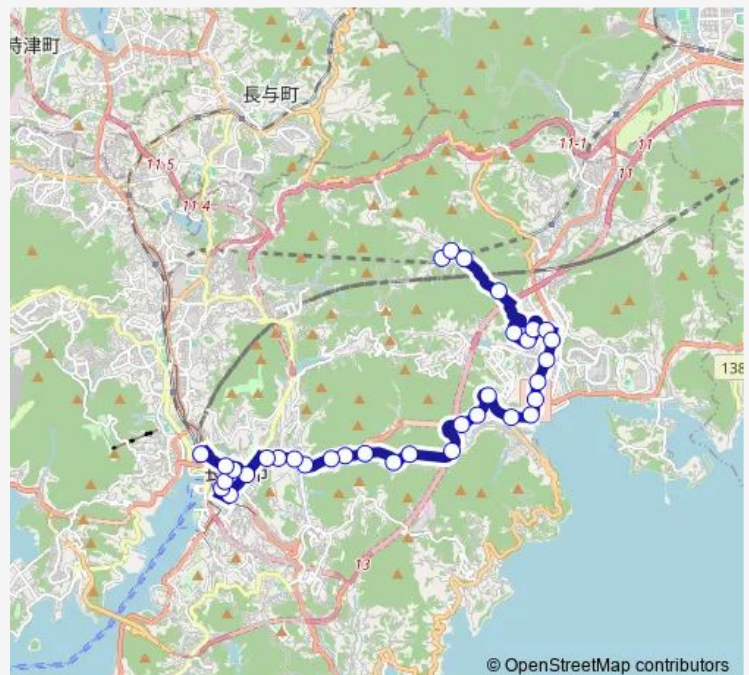

Thursday 07:23

Friday 07:23

Saturday 07:28

Sunday 07:28

Route info

Direction: 現川駅前上り

Stops: 34

Trip Duration: 0 hour 46 min