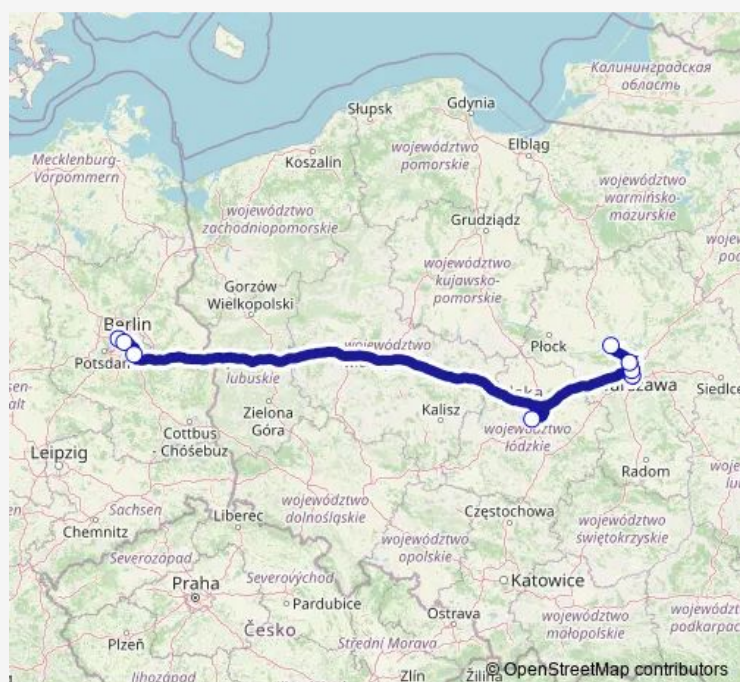

S Südkreuz Bhf (Berlin)

Flughafen Ber

Lodz, Bus Station

Warsaw, Chopin Airport

Warsaw, Bus Station West

Warsaw, Metro Młociny

Nowy Dwor Mazowiecki, Warsaw-Modlin Airport

Route schedule

Berlin ZOB [Fernbus] — Nowy Dwor Mazowiecki, Warsaw-Modlin Airport

Monday	—
Tuesday	—
Wednesday	—
Thursday	23:20
Friday	23:20
Saturday	23:20
Sunday	23:20

Route info

Direction: Berlin ZOB [Fernbus]

Stops: 8

Trip Duration: 9 hour 25 min

N1321 — Modlin - Lodz - Berlin

Direction

Nowy Dwor Mazowiecki, Warsaw-Modlin Airport — Berlin ZOB [Fernbus]

8 stops

[Open route schedule](#)

Nowy Dwor Mazowiecki, Warsaw-Modlin Airport