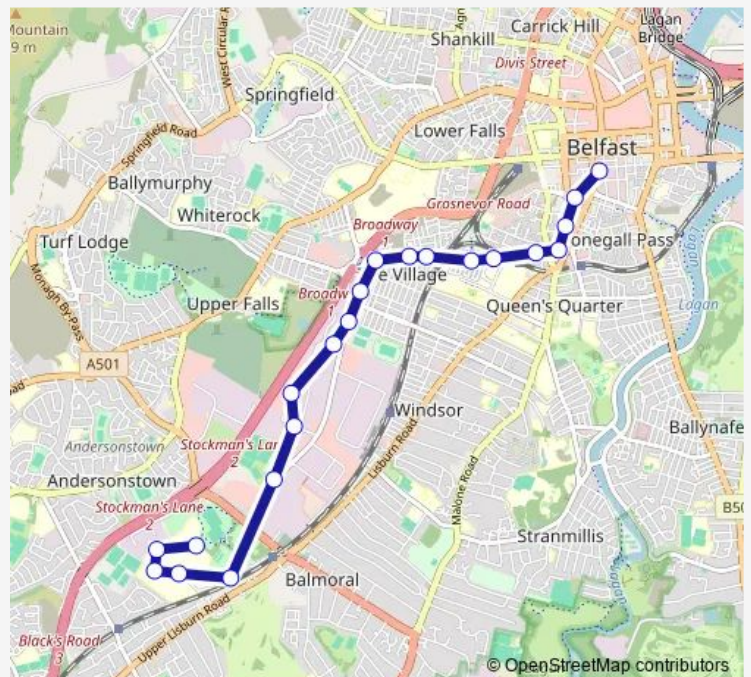

Direction

Bedford Street — Musgrave Park Hospital

24 stops

[Open route schedule](#)

- Bedford Street
- Great Northern Mall
- Dublin Road
- Belfast Hostelling International
- Oban Street
- Abingdon Drive
- Egeria Street
- Richview Court
- Kilburn Street
- Broadway
- Glenmachan Street
- Olympia Leisure Centre
- Boucher Way
- Boucher Crescent
- Boucher Place
- City Council Depot
- Musgrave Park Hospital
- Musgrave Park Hospital
- Musgrave Park Hospital
- Musgrave Park Hospital
- Musgrave Park Hospital

Route schedule

Bedford Street — Musgrave Park Hospital

Monday	07:05-17:55
Tuesday	07:05-17:55
Wednesday	07:05-17:55
Thursday	07:05-17:55
Friday	07:05-17:55
Saturday	07:30-17:35
Sunday	—

Route info

Direction: Bedford Street

Stops: 24

Trip Duration: 0 hour 25 min

9E — Musgrave Park Hospital - Boucher Road - City Centre **BusMaps**

Musgrave Park Hospital

Musgrave Park Hospital

Musgrave Park Hospital

Direction

Musgrave Park Hospital — Bedford Street

Egeria Street

Abingdon Drive

Oban Street

Belfast Hostelling International

Albion Street

Bruce Street

Bedford Street

Route schedule