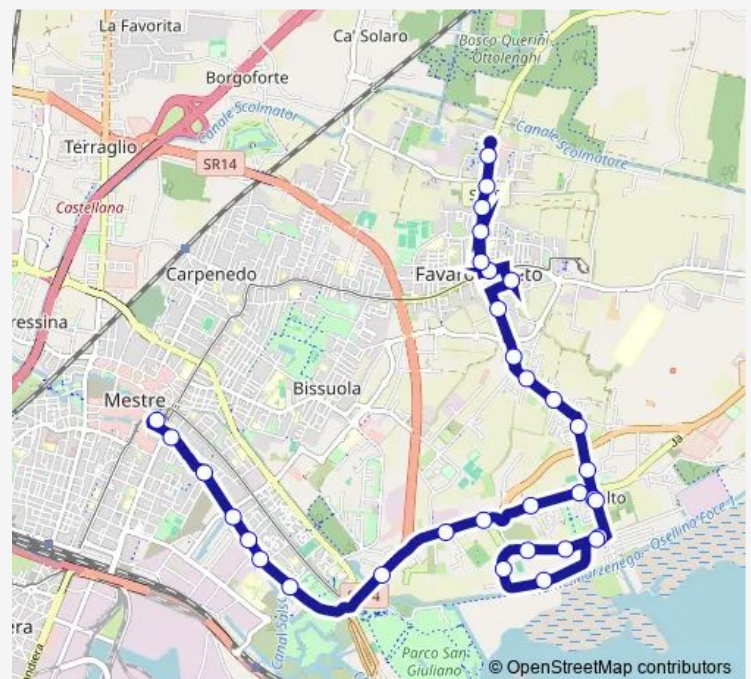

Saturday 22:22-23:22

Sunday 21:22-23:22

Route info

Direction: Altinia Ca' Rezzonico

Stops: 31

Trip Duration: 0 hour 24 min

Orlanda Bagaron

Orlanda Sabbadino

Tuesday 21:51-23:51

Wednesday 21:51-23:51

Thursday 21:51-23:51

Friday 21:51-23:51

Saturday 21:51-23:51

Sunday 21:51-23:51

Route info

Direction: 27 Ottobre D2