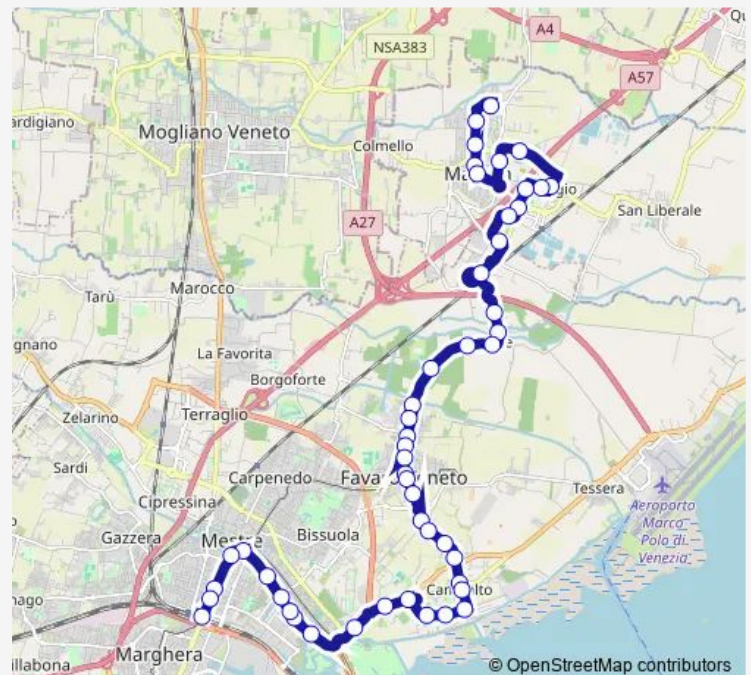

Thursday 06:17

Friday 06:17

Saturday 06:17

Sunday —

Route info

Direction: Marcon Cooperazione

Stops: 49

Trip Duration: 0 hour 50 min