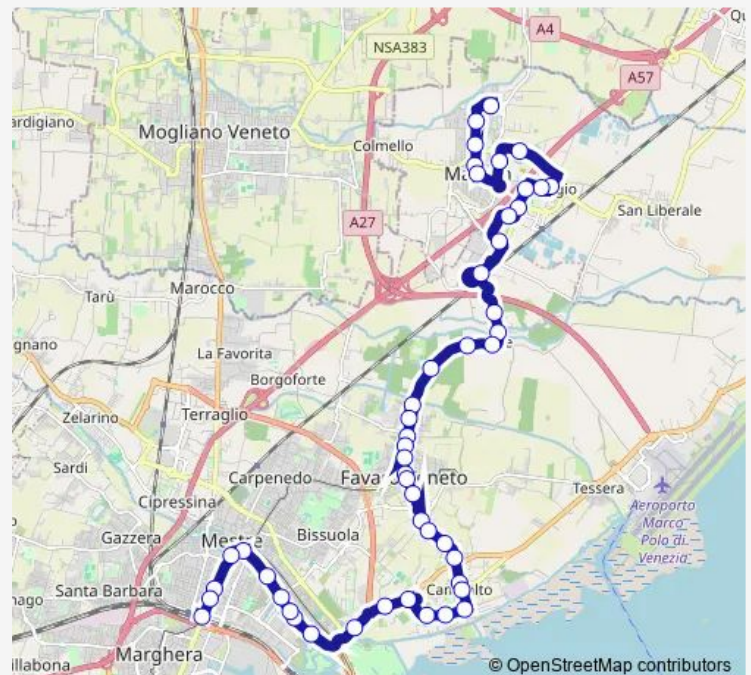

### Route schedule

Marcon Cooperazione — Favretti Mestre FS C2

Monday 06:17

Tuesday 06:17

Wednesday 06:17

Thursday 06:17

Friday 06:17

Saturday 06:17

### Route info

Direction: Marcon Cooperazione

Stops: 49

Trip Duration: 0 hour 50 min

Altinia Ca' Solaro

Altinia Indri

Altinia San Pietro

Altinia Favaro Municipio