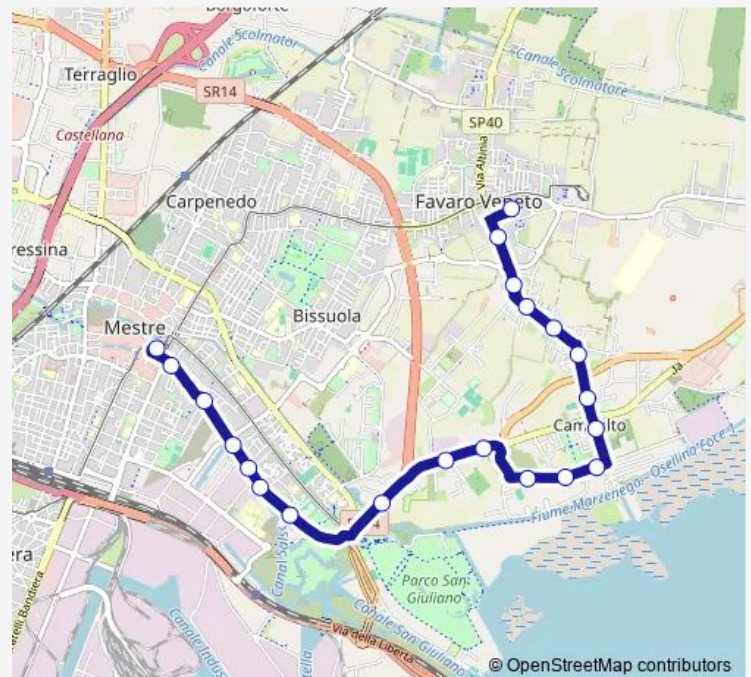

Direction

27 Ottobre D2 — Triestina ulss 3

21 stops

[Open route schedule](#)

27 Ottobre D2

27 Ottobre D6

Forte Marghera Gerlin

Forte Marghera Hermada

Forte Marghera Millosevic

Forte Marghera Moretti

Forte Marghera Aretusa

Orlanda Appia

Orlanda Cavergnago

Orlanda Sabbadino

Sabbadino Laguna

Sabbadino Bagaron

Sabbadino Passo Campalto

Passo Campalto Orlanda

Gobbi Orlanda

Gobbi Mirtilli

Gobbi Mandarini

Gobbi Ca' Dolfin

Gobbi Don Bosco

Gobbi Vallenari

Triestina ulss 3

Route schedule

27 Ottobre D2 — Triestina ulss 3

Monday	20:52
Tuesday	20:52
Wednesday	20:52
Thursday	20:52
Friday	20:52
Saturday	20:52
Sunday	—

Route info

Direction: 27 Ottobre D2

Stops: 21

Trip Duration: 0 hour 17 min