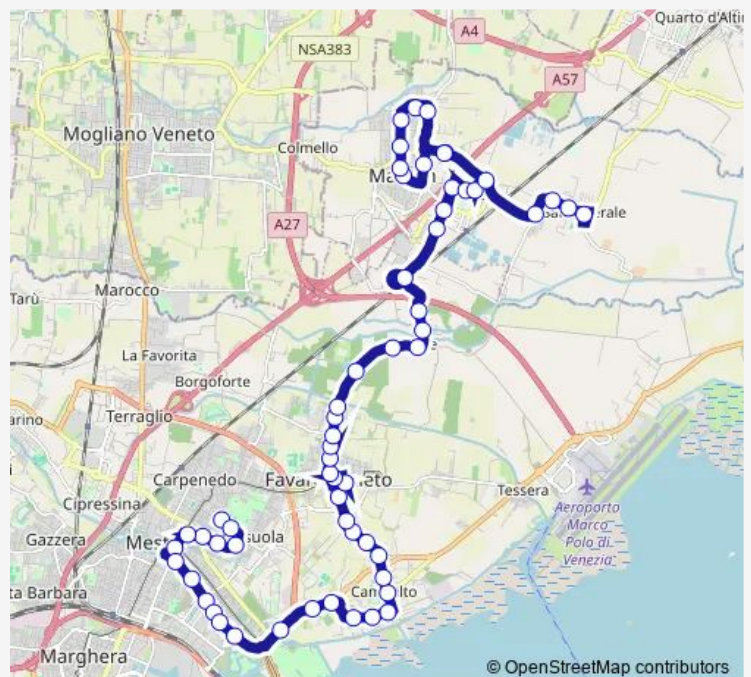

Bus 9e Tevere Baglioni - San Liberale

[Go to website](#)

Direction

Tevere Baglioni — San Liberale

59 stops

[Open route schedule](#)

Tevere Baglioni

Tevere Parco

Sabbadino Passo Campalto

Passo Campalto Orlanda

Gobbi Orlanda

Route schedule

Tevere Baglioni — San Liberale

Monday	05:13
Tuesday	05:13
Wednesday	05:13
Thursday	05:13
Friday	05:13
Saturday	05:13
Sunday	—

Route info

Direction: Tevere Baglioni

Stops: 59

Trip Duration: 0 hour 55 min

9e — Tevere Baglioni - San Liberale

Gobbi Mirtilli

Gobbi Mandarini

Gobbi Ca' Dolfin

Gobbi Don Bosco