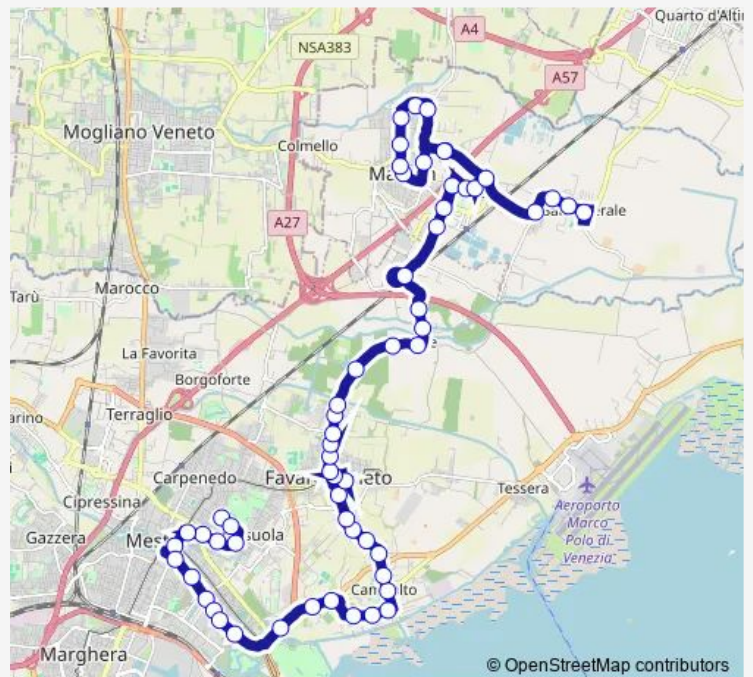

Sabbadino Passo Campalto

Passo Campalto Orlanda

Gobbi Orlanda

Route schedule

Tevere Baglioni — San Liberale

Monday 05:13

Tuesday 05:13

Wednesday 05:13

Thursday 05:13

Friday 05:13

Saturday 05:13

Sunday —

Route info

Direction: Tevere Baglioni

Stops: 59

Trip Duration: 0 hour 55 min