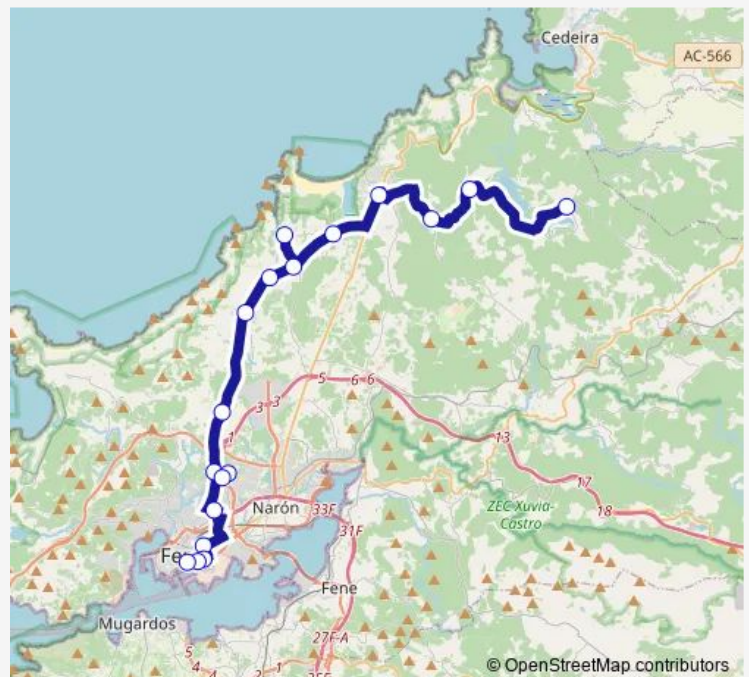

### Direction

Vilaboa — Plaza de Galicia

18 stops

[Open route schedule](#)

- Vilaboa
- Loira
- Coval
- Porta DO SOL (Concello)
- Lago
- Taraza (Marquesiña Sur)
- Meirás (Cooperativa)
- Meirás (Marquesiña Entrad
- O Val
- San Mateo
- Cemiterio
- Hospital Naval
- Residencia A. M.
- San Pablo
- Praza DE España
- Campus Univ. Esteiro
- Avenida DE Esteiro
- Plaza de Galicia

### Route schedule

Vilaboa — Plaza de Galicia

Monday	07:00
Tuesday	07:00
Wednesday	07:00
Thursday	07:00
Friday	07:00
Saturday	—
Sunday	—

### Route info

Direction: Vilaboa

Stops: 18

Trip Duration: 1 hour 0 min

Xg640036 — Plaza de Galicia.-Vilaboa (Por Meirás)

Xg640036 Bus time schedules and route maps are available in an offline PDF at [busmaps.com](https://busmaps.com). Use the [busmaps.com](https://busmaps.com) website to see live bus times, train schedule or subway schedule, and step-by-step directions for all public transit in Valdovino