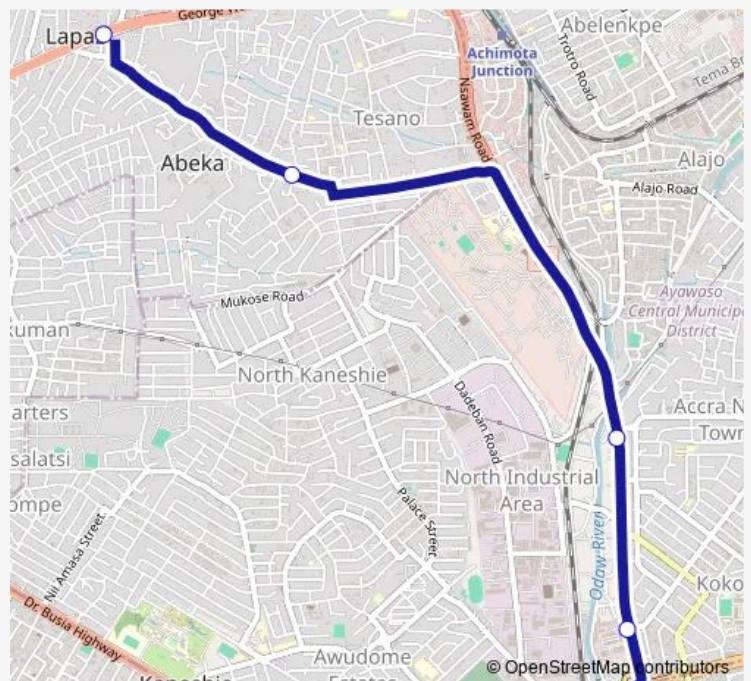

Bus 219B Abeka lapaz to Circle

[Go to website](#)

Direction

Terminal Abeka lapaz — Terminal Circle

5 stops

[Open route schedule](#)

Terminal Abeka lapaz

P & P

Caprice

Vodafone Office 203

Terminal Circle

Route schedule

Terminal Abeka lapaz — Terminal Circle

Monday	13:07
Tuesday	13:07
Wednesday	13:07
Thursday	13:07
Friday	13:07
Saturday	13:07
Sunday	13:07

Route info

Direction: Terminal Abeka lapaz

Stops: 5

Trip Duration: 0 hour 28 min

■ 219B — Abeka lapaz to Circle

219B Bus time schedules and route maps are available in an offline PDF at busmaps.com. Use the busmaps.com website to see live bus times, train schedule or subway schedule, and step-by-step directions for all public transit in Accra