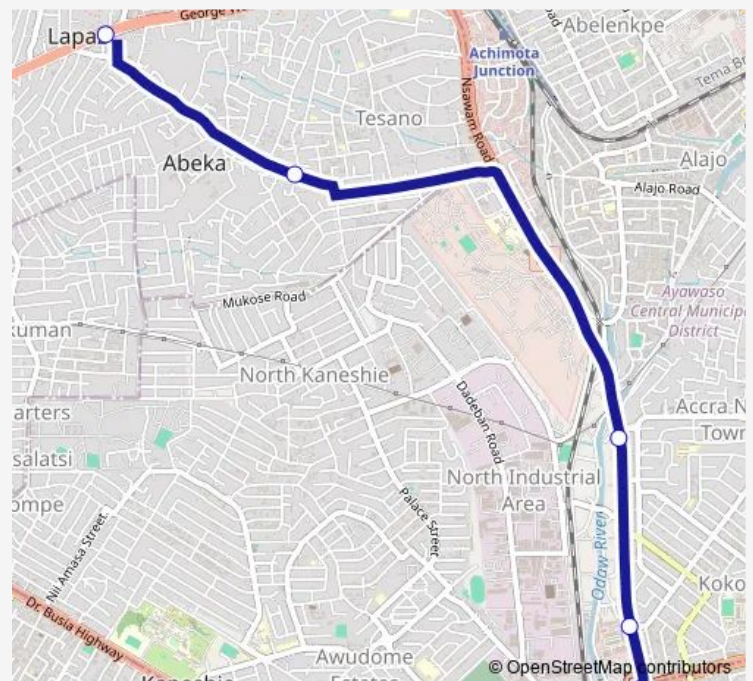

## Bus 219b Abeka lapaz to Circle

[Go to website](#)

Terminal Circle

### Route schedule

Terminal Abeka lapaz — Terminal Circle

Monday	13:07
Tuesday	13:07
Wednesday	13:07
Thursday	13:07
Friday	13:07
Saturday	13:07
Sunday	13:07

### Route info

Direction: Terminal Abeka lapaz

Stops: 5

Trip Duration: 0 hour 28 min

■ 219b — Abeka lapaz to Circle

219b Bus time schedules and route maps are available in an offline PDF at [busmaps.com](https://busmaps.com). Use the [busmaps.com](https://busmaps.com) website to see live bus times, train schedule or subway schedule, and step-by-step directions for all public transit in Accra