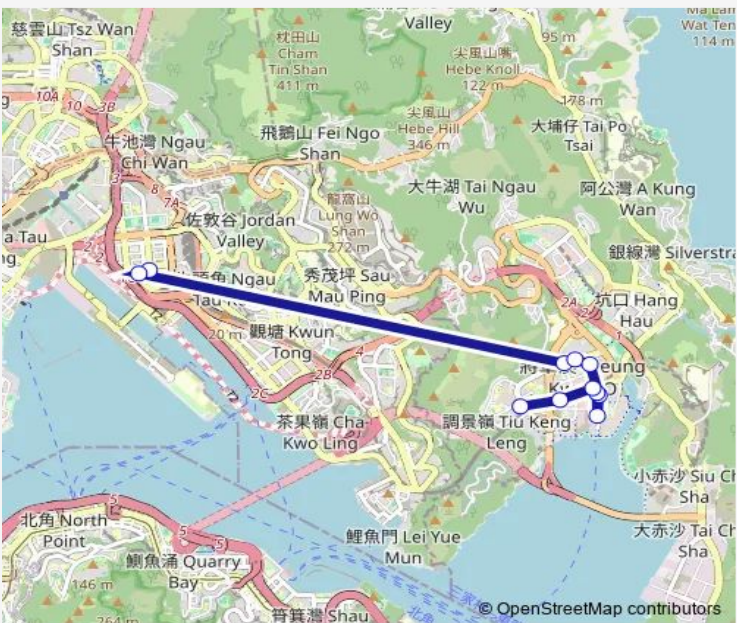

**Bus 110A TIU Keng Leng Station Public Transport Interchange - Kowloon BAY (Wang Chiu Road)**

[Go to website](#)

**Direction**  
 WANG CHIU ROAD, NEAR ZERO CARBON BUILDING|WANG CHIU ROAD, OPPOSITE EXCHANGE TOWER — TIU KENG LENG STATION PUBLIC TRANSPORT INTERCHANGE

11 stops

[Open route schedule](#)

- WANG CHIU ROAD, NEAR ZERO CARBON BUILDING|WANG CHIU ROAD, OPPOSITE EXCHANGE TOWER
- SHEUNG YEE ROAD, NEAR ZERO CARBON BUILDING
- TONG MING STREET, NEAR SHEUNG MING HOUSE, SHEUNG TAK ESTATE
- BUS LAY-BY ON TONG MING STREET OUTSIDE TKO SPOT |TONG MING STREET, OUTSIDE TKO SPOT
- TONG CHUN STREET, OUTSIDE CHI LIN BUDDHIST PRIMARY SCHOOL
- TONG CHUN STREET, NEAR BAUHINIA GARDEN BLOCK 7
- TONG CHUN STREET, NEAR OCEAN WINGS TOWER 7B
- TONG CHUN STREET, NEAR THE WINGS II
- PO YAP ROAD, NEAR POPWALK
- PO YAP ROAD, OPPOSITE TSEUNG KWAN O PLAZA|BUS LAY-BY ON PO YAP ROAD OPPOSITE TO PARK CENTRAL
- TIU KENG LENG STATION PUBLIC TRANSPORT INTERCHANGE

**Route schedule**  
 WANG CHIU ROAD, NEAR ZERO CARBON BUILDING|WANG CHIU ROAD, OPPOSITE EXCHANGE TOWER — TIU KENG LENG STATION PUBLIC TRANSPORT INTERCHANGE

Monday	06:55-20:55
Tuesday	06:55-20:55
Wednesday	06:55-20:55
Thursday	06:55-20:55
Friday	06:55-20:55
Saturday	06:55-20:55
Sunday	06:55-20:55

**Route info**

Direction: WANG CHIU ROAD, NEAR ZERO CARBON BUILDING|WANG CHIU ROAD, OPPOSITE EXCHANGE TOWER

Stops: 11

Trip Duration: 0 hour 22 min