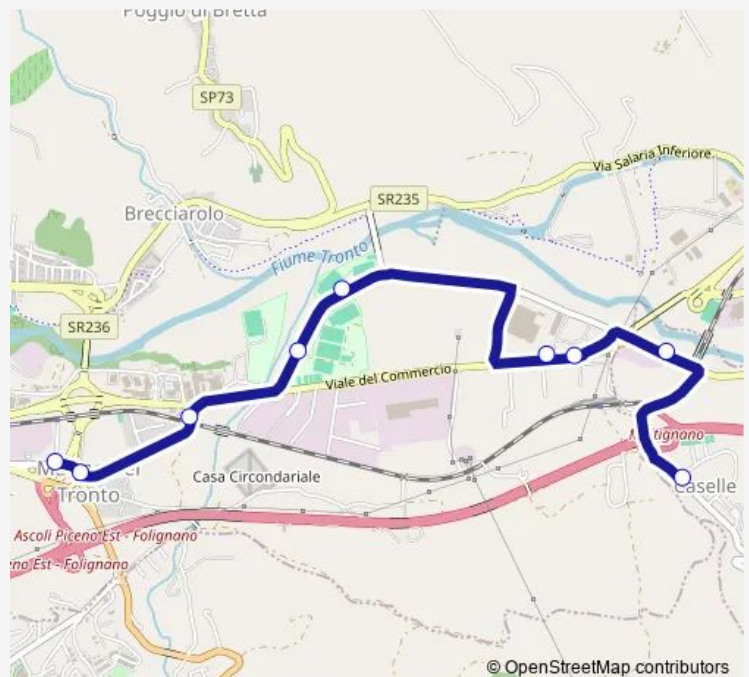

Bus 2d Caselle-Marino

[Go to website](#)**Direction**

Caselle 3 Capolinea — Marino - Bivio Stazione

9 stops

[Open route schedule](#)

Caselle 3 Capolinea

Rifornimento 13 E 1/2 - Caselle

Autolavaggio Pinguino - Asse Attrezzato

EX-Pantofola D'ORO - Asse Attrezzato

Cartiera - Asse Attrezzato

Citta' DI Ascoli - Asse Attrezzato

Marino Scuola Elementare

Marino - Rotatoria

Marino - Bivio Stazione

Route schedule

Caselle 3 Capolinea — Marino - Bivio Stazione

Monday 20:30

Tuesday 20:30

Wednesday 20:30

Thursday 20:30

Friday 20:30

Saturday 20:30

Sunday —

Route info

Direction: Caselle 3 Capolinea

Stops: 9

Trip Duration: 0 hour 10 min

2d — Caselle-Marino

BusMaps

2d Bus time schedules and route maps are available in an offline PDF at busmaps.com. Use the busmaps.com website to see live bus times, train schedule or subway schedule, and step-by-step directions for all public transit in Folignano