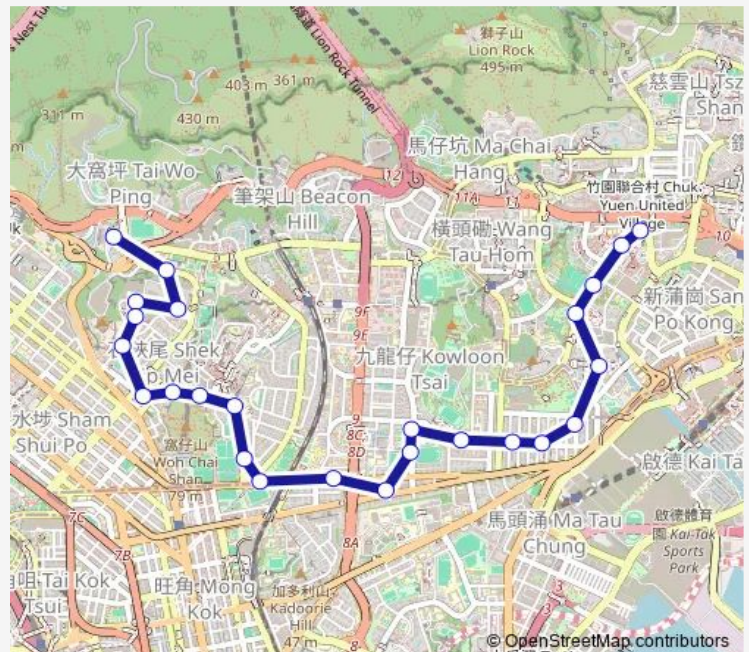

[Ctb] Kowloon Tong Club, Waterloo Road[[Kmb] Kowloon Tong Club

[Kmb+Ctb] Embankment Road/
Embankment Road[[Kmb] Embankment Road

[Kmb+Ctb] TAI Hang Tung Recreation Ground/
TAI Hang Tung Playground, TAI Hang Tung Road[[Kmb] TAI Hang Tung Recreation Ground

Monday 05:15-07:15

Tuesday 05:15-07:15

Wednesday 05:15-07:15

Thursday 05:15-07:15

Friday 05:15-07:15

Saturday 05:15-07:15

Sunday 05:15-07:15

Route info

Direction: [Kmb+Ctb] Wong TAI SIN BUS Terminus/
Wong TAI Sin[[Kmb] Wong TAI SIN BUS Terminus

Stops: 24

Trip Duration: 0 hour 42 min

[Ctb] Shek KIP MEI Station, WOH Chai Street[[Kmb+Ctb]
Shek KIP MEI Station/
Shek KIP MEI Station, WOH
Chai Street[[Kmb] Shek KIP MEI Station