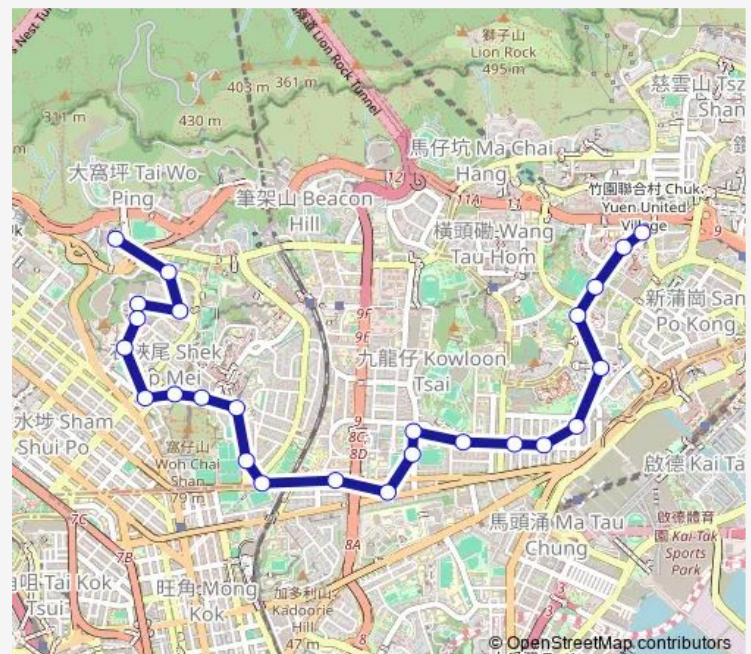

### Route info

Direction: [Kmb+Ctb] Wong TAI SIN BUS Terminus/<Br>Wong TAI Sin[[Kmb] Wong TAI SIN BUS Terminus

Stops: 24

Trip Duration: 0 hour 41 min

[Kmb+Ctb] Concordia Lutheran School/<Br>Concordia Lutheran School, TAI Hang Tung Road[[Kmb] Concordia Lutheran School