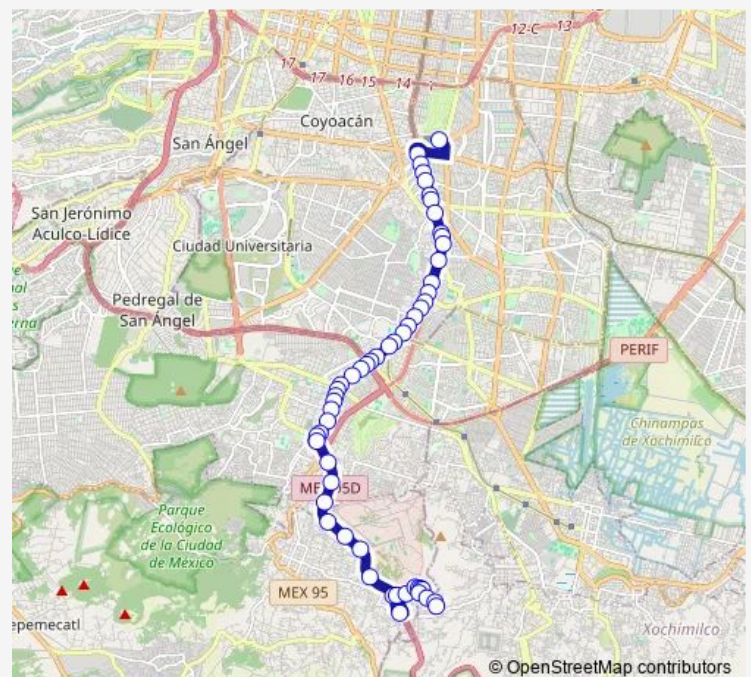

### Route schedule

Base Cetram Taxqueña — Base Tlaxopan

Monday 00:00

Tuesday 00:00

Wednesday 00:00

Thursday 00:00

Friday 00:00

Saturday 00:00

### Route info

Direction: Base Cetram Taxqueña

Stops: 54

Trip Duration: 1 hour 3 min

2D — Taxqueña - Tlaxopan

BusMaps

Tlalpan y Apatlaco

Tlalpan y Periférico