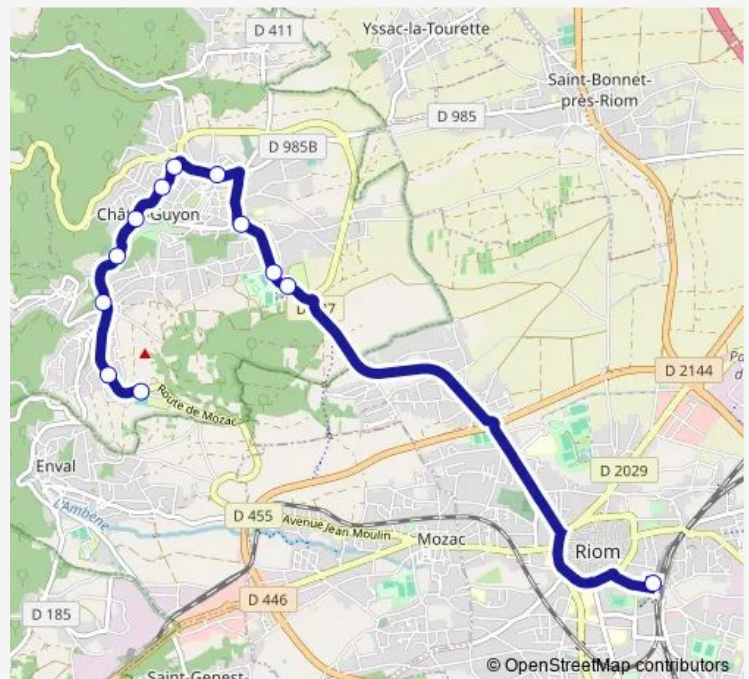

Direction

Pôle Multimodal Sncf — La Croze

12 stops

[Open route schedule](#)

Pôle Multimodal Sncf

Camping

Vouée

Parc Clémentel

Route schedule

Pôle Multimodal Sncf — La Croze

Monday	07:05-19:35
Tuesday	—
Wednesday	—
Thursday	07:05-19:35
Friday	—
Saturday	—
Sunday	09:22-16:30

Route info

Direction: Pôle Multimodal Sncf

Stops: 12

Trip Duration: 0 hour 25 min

Direction

La Croze — Pôle Multimodal Sncf

12 stops

[Open route schedule](#)

La Croze

Route de Mozac

Saint-Hippolyte

Sans Souci

Route schedule

La Croze — Pôle Multimodal Sncf

Monday	06:41-19:11
Tuesday	—
Wednesday	—
Thursday	06:41-19:11
Friday	—
Saturday	—
Sunday	09:50-17:00

Route info

Direction: La Croze

Stops: 12

Trip Duration: 0 hour 23 min