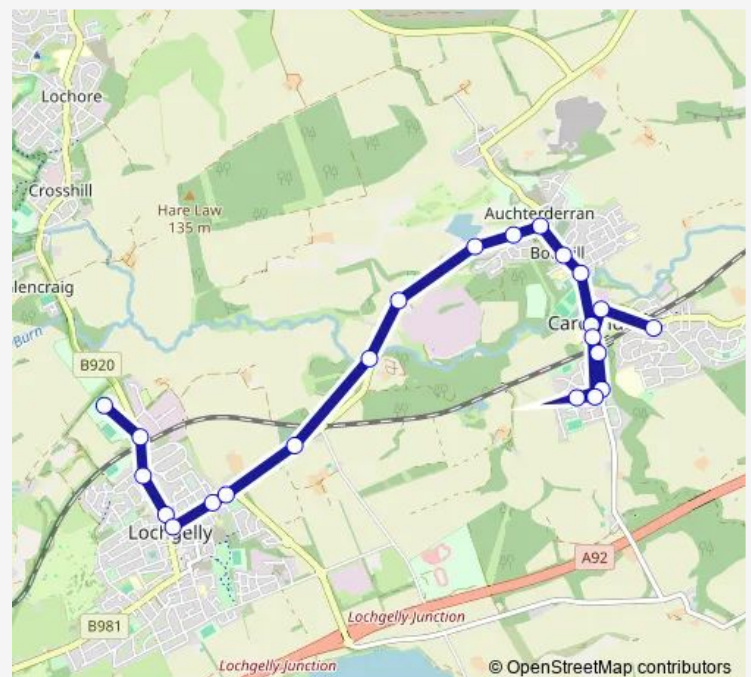

### Route schedule

Cardenden Shops — High School

Monday 08:05

Tuesday 08:05

Wednesday 08:05

Thursday 08:05

Friday 08:05

Saturday —

### Route info

Direction: Cardenden Shops

Stops: 25

Trip Duration: 0 hour 25 min

■ LG8 — Lochgelly High School - Woodend or Cardenden **BusMaps**

Launcherhead Road

Railway Station

High School