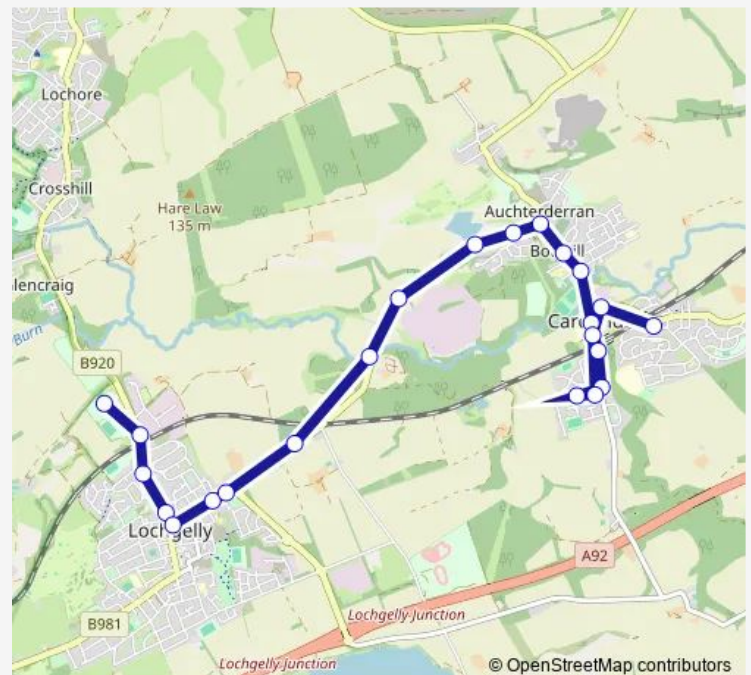

### Route schedule

Cardenden Shops — High School

Monday 08:05

Tuesday 08:05

Wednesday 08:05

Thursday 08:05

Friday 08:05

Saturday —

### Route info

Direction: Cardenden Shops

Stops: 25

Trip Duration: 0 hour 25 min

■ LG8 — Lochgelly High School - Woodend or Cardenden **BusMaps**

Launcherhead Road

Railway Station

High School