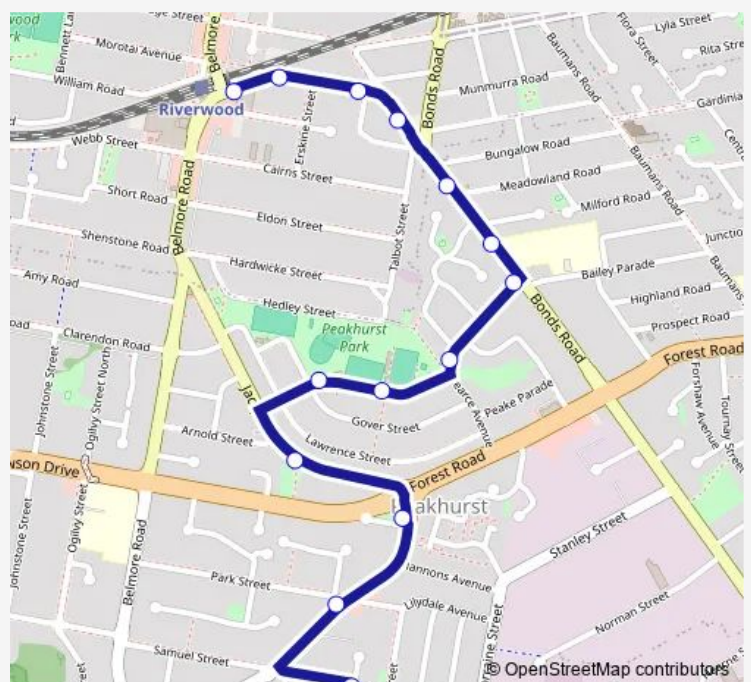

School Bus S139 GRC Peakhurst HS to Riverwood Station

[Go to website](#)

Direction

Georges River College Peakhurst, Samuel St — Thurlow St Opp Riverwood Station

14 stops

[Open route schedule](#)

Georges River College Peakhurst, Samuel St

Forest Rd At Park St

Forest Rd At Henry Lawson Dr

Jacques Av Before Arnold St

Trafalgar St At Gover St

Peakhurst Park, Trafalgar St

Trafalgar St Before Keith St

Trafalgar St At Bonds Rd

Bonds Rd Opp Peakhurst Public School

Bonds Rd Opp Meadowland Rd

Romilly St After Talbot St

Thurlow St At Larkhill Av

St Joseph's Primary School, Thurlow St

Thurlow St Opp Riverwood Station

Route schedule

Georges River College Peakhurst, Samuel St — Thurlow St Opp Riverwood Station

Monday	15:06
Tuesday	15:06
Wednesday	14:36
Thursday	14:36
Friday	15:06
Saturday	—
Sunday	—

Route info

Direction: Georges River College Peakhurst, Samuel St

Stops: 14

Trip Duration: 0 hour 10 min

S139 — GRC Peakhurst HS to Riverwood Station