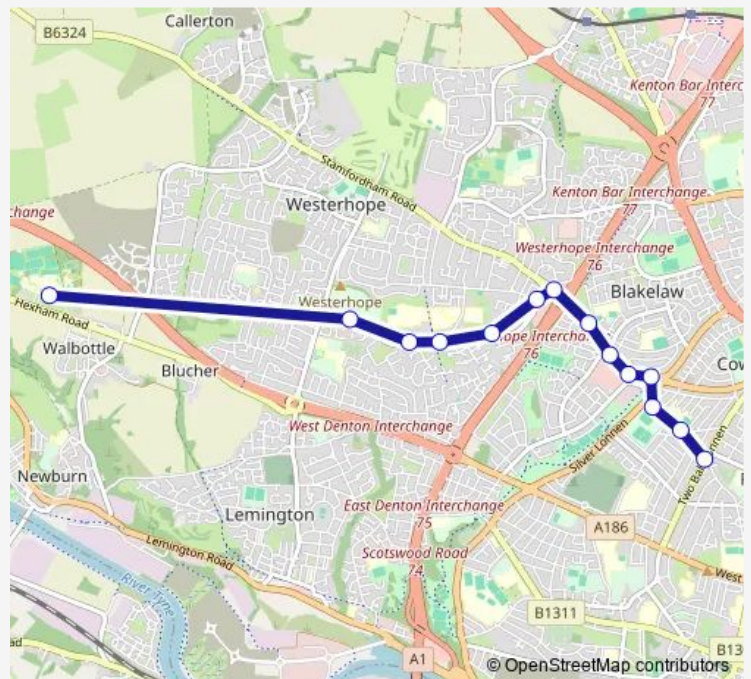

Stamfordham Road-Barclay Place

Stamfordham Road-Viewforth Grove

Netherby Drive

Netherby Drive-Heatherslaw Road

Two Ball Lonnen - Lonnen Avenue

Route schedule

Walbottle Academy — Two Ball Lonnen - Lonnen Avenue

Monday 14:25

Tuesday 14:25

Wednesday 14:25

Thursday 14:25

Friday 14:25

Saturday —

Sunday —

Route info

Direction: Walbottle Academy

Stops: 14

Trip Duration: 0 hour 23 min

■ S139 — Dame Allans - Walbottle

S139 Bus time schedules and route maps are available in an offline PDF at busmaps.com. Use the busmaps.com website to see live bus times, train schedule or subway schedule, and step-by-step directions for all public transit in Newcastle upon Tyne