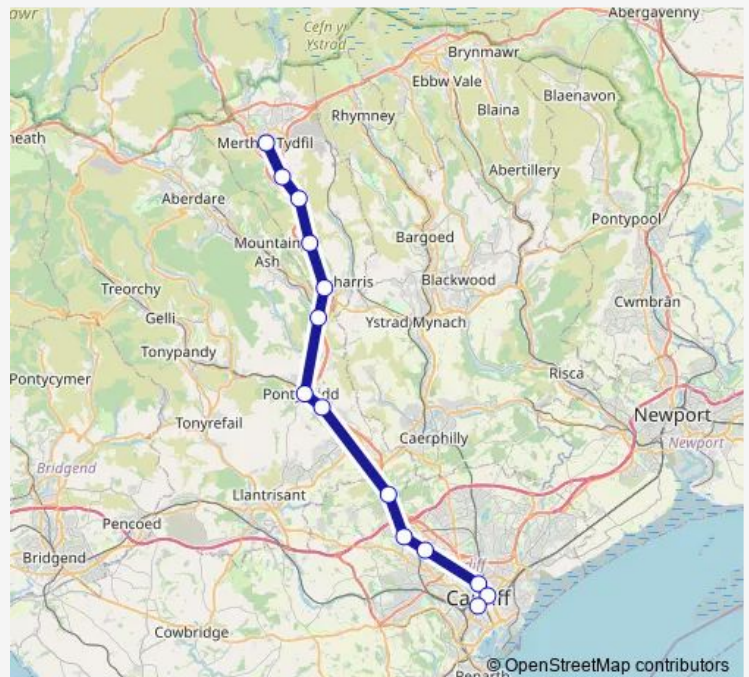

Rail Aw:Mer->Cdf AW train service from MER to Cdf

[Go to website](#)

Direction

Merthyr Tydfil — Cardiff Central

14 stops

[Open route schedule](#)

Merthyr Tydfil

Pentre-Bach

Wednesday —

Thursday —

Friday 22:06

Saturday 22:06

Sunday 09:38-21:38

Route info

Direction: Merthyr Tydfil

Stops: 14

Trip Duration: 1 hour 1 min

■ Aw:Mer->Cdf — AW train service from MER to Cdf

Aw:Mer->Cdf Rail time schedules and route maps are available in an offline PDF at busmaps.com. Use the busmaps.com website to see live bus times, train schedule or subway schedule, and step-by-step directions for all public transit in Cardiff