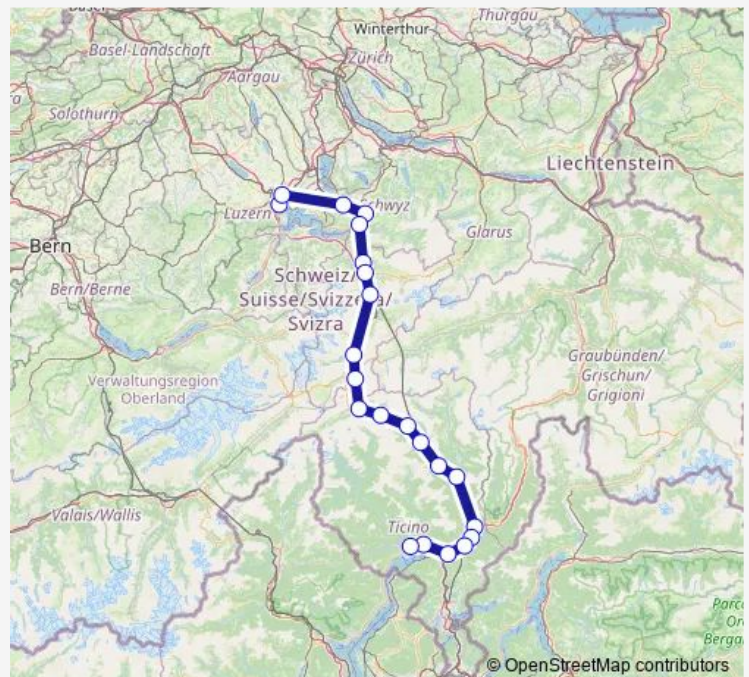

### Route schedule

Luzern — Locarno

Monday —

Tuesday —

Wednesday —

Thursday —

Friday —

Saturday 08:18

### Route info

Direction: Luzern

Stops: 22

Trip Duration: 3 hour 9 min

Ir46 — IR 46

## Direction

Locarno — Luzern

22 stops

[Open route schedule](#)

Locarno

Tenero

Cadenazzo

Giubiasco

## Route info

Direction: Locarno

Stops: 22

Trip Duration: 3 hour 8 min