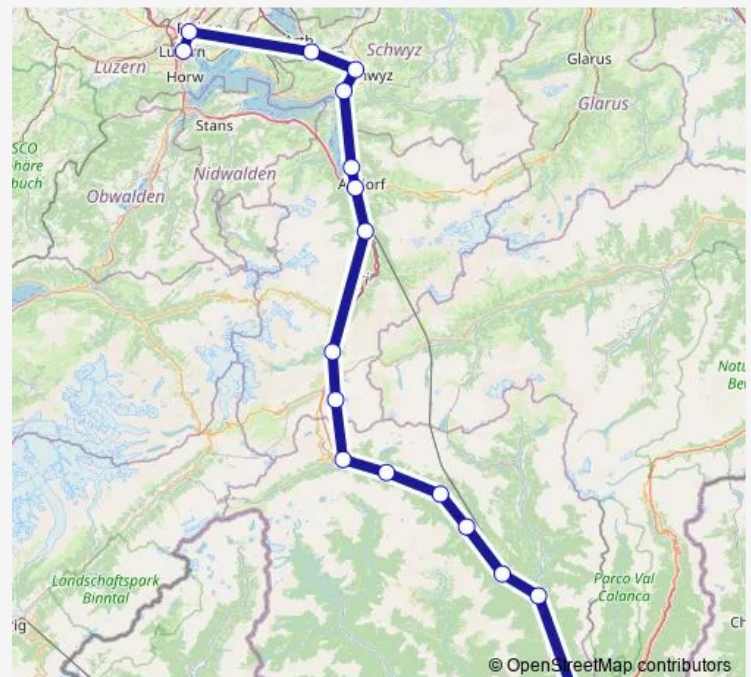

Route schedule

Luzern — Bellinzona

Monday —

Tuesday —

Wednesday —

Thursday —

Friday —

Saturday —

Sunday 18:18

Route info

Direction: Luzern

Stops: 18

Trip Duration: 2 hour 42 min

Ir46 — IR 46

Direction

Luzern — Bellinzona

18 stops

[Open route schedule](#)

Luzern

Rotsee

Arth-Goldau

Schwyz

Brunnen

Flüelen

Saturday

—

Sunday

20:18

Route info

Direction: Luzern

Stops: 18

Trip Duration: 2 hour 42 min