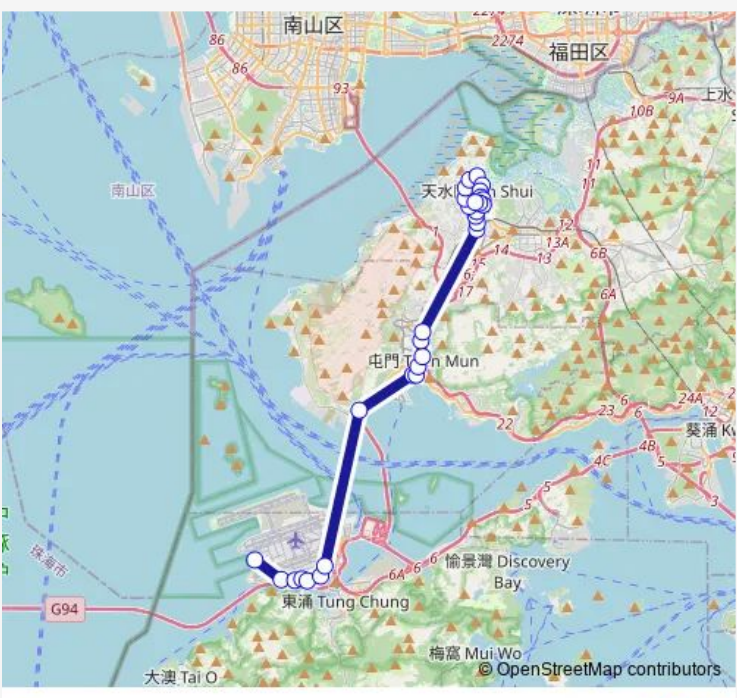

Route schedule

[Lwb] Aircraft Maintenance Area — [Ctb] TIN Shui WAI Town Centre[[Kmb] TIN Shui WAI Town Centre[[Lrtfeeder] TIN Shui WAI Town Centre[[Lwb] TIN Shui WAI Town Centre[[Nlb] TIN Shui WAI Town Centre

Monday	17:07-20:07
Tuesday	17:07-20:07
Wednesday	17:07-20:07
Thursday	17:07-20:07
Friday	17:07-20:07
Saturday	18:07-20:07
Sunday	18:07-20:07

Route info

Direction: [Lwb] Aircraft Maintenance Area

Stops: 30

Trip Duration: 1 hour 17 min