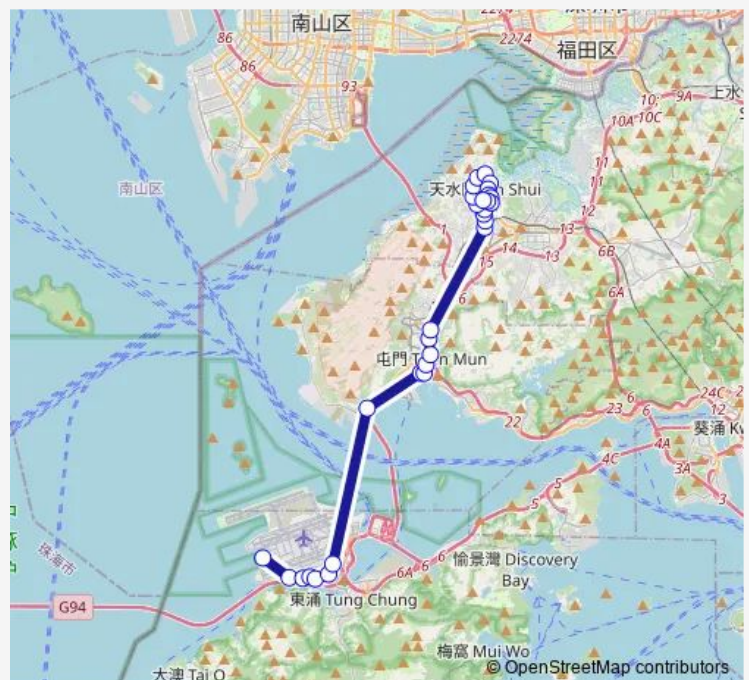

[Ctb] Hung Kiu, Tuen MUN Road[[Kmb] Hung Kiu][Lwb] Hung Kiu

Route schedule

[Lwb] Aircraft Maintenance Area — [Ctb] TIN Shui WAI Town Centre[[Kmb] TIN Shui WAI Town Centre][Lrtfeeder] TIN Shui WAI Town Centre[[Lwb] TIN Shui WAI Town Centre][Nlb] TIN Shui WAI Town Centre

Monday 17:07-20:07

Tuesday 17:07-20:07

Wednesday 17:07-20:07

Thursday 17:07-20:07

Friday 17:07-20:07

Saturday 18:07-20:07

Sunday 18:07-20:07

Route info

Direction: [Lwb] Aircraft Maintenance Area

Stops: 30

Trip Duration: 1 hour 19 min

[Ctb] TIN Shing Court, Ping HA Road[[Kmb] TIN Shui WAI Station][Lrtfeeder] TIN Shing Court (MTR TIN Shui WAI Station)[Lwb] TIN Shui WAI Station[[Nlb] TIN Shing Court