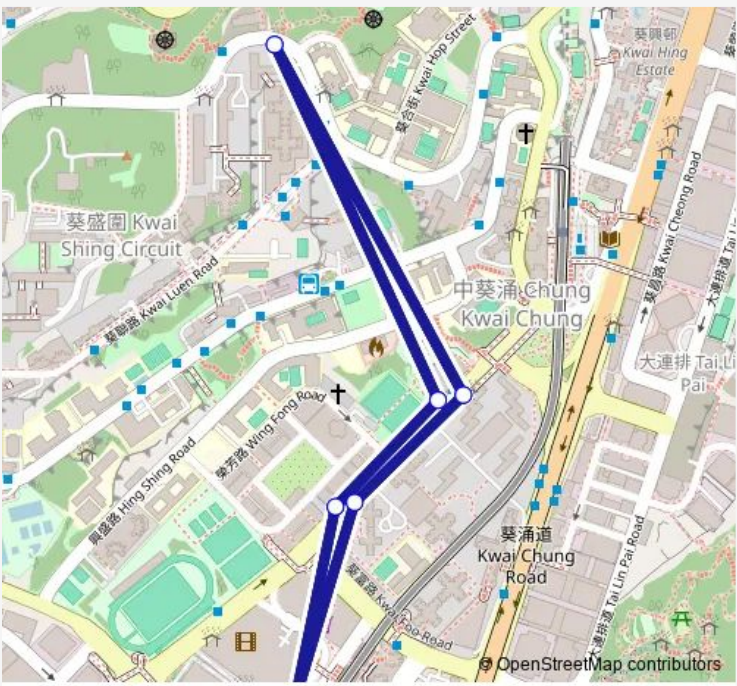

**Bus 89S Kwai Fong Station - Kwai Shing North (Circular)
(Supplementary Service)**

[Go to website](#)

Direction
HING NING ROAD, NEAR METROPLAZA — HING NING ROAD, NEAR METROPLAZA

7 stops

[Open route schedule](#)

- HING NING ROAD, NEAR METROPLAZA
- HING FONG ROAD OUTSIDE HOUSE NO. 188|HING FONG ROAD, OUTSIDE KING PO MANSION|HING FONG ROAD OUTSIDE KING PO MANSION|HING FONG ROAD, OUTSIDE KING PO MANSION
- HING FONG ROAD, NEAR OSMAN RAMJU SADICK MEMORIAL SPORTS CENTRE
- KWAI SHING CIRCUIT OUTSIDE SHING WO HOUSE, KWAI SHING EAST ESTATE|KWAI SHING CIRCUIT, NEAR SHING WO HOUSE, KWAI SHING EAST ESTATE
- HING FONG ROAD OPPOSITE TO OSMAN RAMJU SADICK MEMORIAL SPORTS CENTRE
- HING FONG ROAD, NEAR KWAI HEI HOUSE, KWAI FONG ESTATE
- HING NING ROAD, NEAR METROPLAZA

Route schedule
HING NING ROAD, NEAR METROPLAZA — HING NING ROAD, NEAR METROPLAZA

Monday	06:30-23:30
Tuesday	06:30-23:30
Wednesday	06:30-23:30
Thursday	06:30-23:30
Friday	06:30-23:30
Saturday	06:30-23:30
Sunday	06:30-23:30

Route info

Direction: HING NING ROAD, NEAR METROPLAZA

Stops: 7

Trip Duration: 0 hour 20 min

■ 89S — Kwai Fong Station - Kwai Shing North (Circular) (Supplementary Service) **BusMaps**

89S Bus time schedules and route maps are available in an offline PDF at busmaps.com. Use the busmaps.com website to see live bus times, train schedule or subway schedule, and step-by-step directions for all public transit in Tsuen Wan