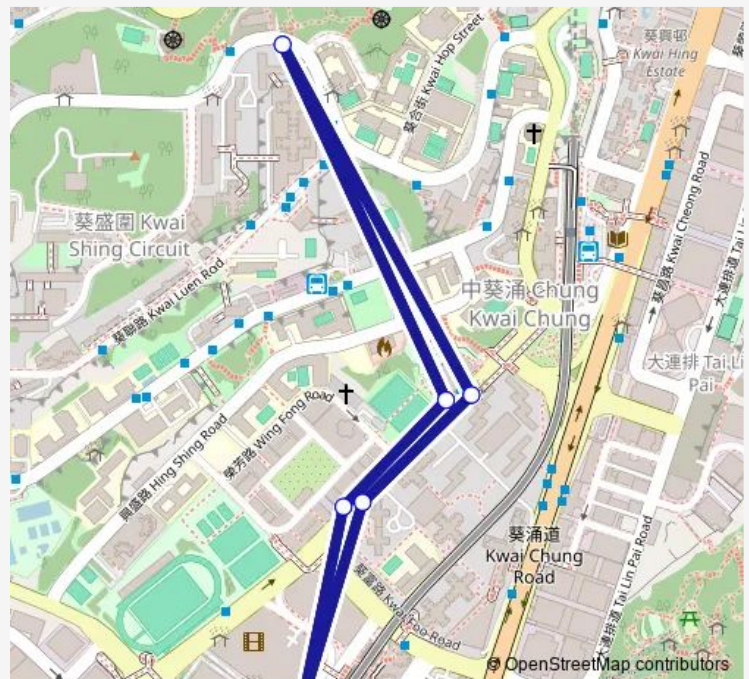

Bus 89s Kwai Fong Station - Kwai Shing North (Circular) (Supplementary Service)

[Go to website](#)

Direction

Hing Ning Road, Near Metroplaza — Hing Ning Road, Near Metroplaza

7 stops

[Open route schedule](#)

Kwai Shing Circuit Outside Shing WO House, Kwai Shing East Estate|Kwai Shing Circuit, Near Shing WO House, Kwai Shing East Estate

Hing Fong Road Opposite TO Osman Ramju Sadick Memorial Sports Centre

Hing Fong Road, Near Kwai HEI House, Kwai Fong Estate

Hing Ning Road, Near Metroplaza

Route schedule

Hing Ning Road, Near Metroplaza — Hing Ning Road, Near Metroplaza

Monday 06:30-23:30

Tuesday 06:30-23:30

Wednesday 06:30-23:30

Thursday 06:30-23:30

Friday 06:30-23:30

Saturday 06:30-23:30

Sunday 06:30-23:30

Route info

Direction: Hing Ning Road, Near Metroplaza

Stops: 7

Trip Duration: 0 hour 20 min

89s Bus time schedules and route maps are available in an offline PDF at busmaps.com. Use the busmaps.com website to see live bus times, train schedule or subway schedule, and step-by-step directions for all public transit in Tsuen Wan