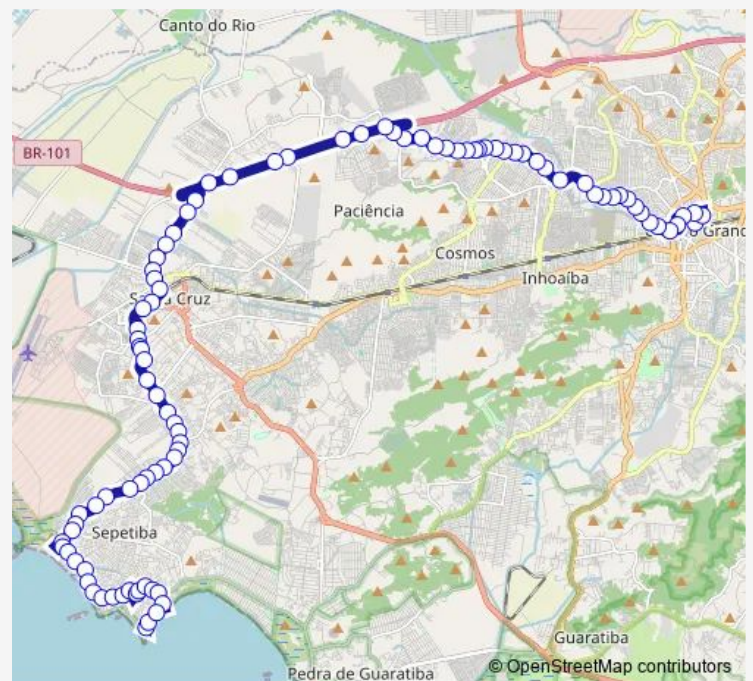

### Route schedule

Ponto Final: Campo Grande : Rua Gianerini — Ponto Final: Sepetiba : Linhas 757 e 898

Monday	00:00
Tuesday	00:00
Wednesday	00:00
Thursday	00:00
Friday	00:00
Saturday	00:00
Sunday	00:00

### Route info

Direction: Ponto Final: Campo Grande : Rua Gianerini

Stops: 93

Trip Duration: 1 hour 11 min

898 — Sepetiba - Campo Grande

Jambuacu

João Comenio

Botucarai