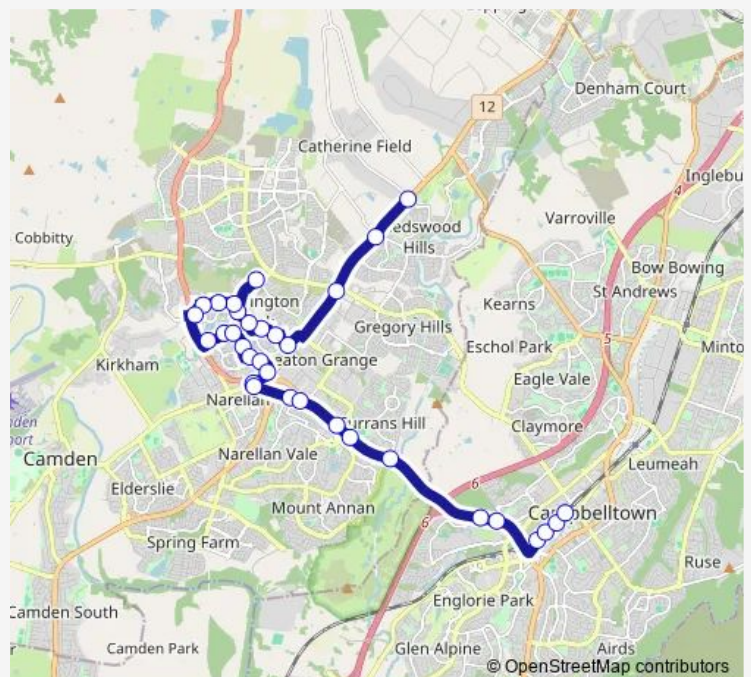

Bus 898 Campbelltown to Harrington Park via Narellan Rd

[Go to website](#)

Direction

Camden Valley Way Opp Catherine Fields Rd — Campbelltown Station, Stand A

33 stops

[Open route schedule](#)

Camden Valley Way Opp Catherine Fields Rd

Camden Valley Way Opp Springfield Rd

Camden Valley Way After Gregory Hills Dr

Sir Warwick Fairfax Dr Opp Harrinson Av

Mason Dr Opp Harrison Reserve

Mason Dr After Stein Rd

Fairfax Reserve, Sir Warwick Fairfax Dr

Harrington Pkwy At Kinnear St

Harrington Grove Country Club, Harrington Pkwy

Glenrowan Dr Opp Mare Ct

Glenrowan Dr Opp Forest Reserve

Glenrowan Dr At John Mclennon Cct

Hillside Dr At Royal George Dr

Murdoch Reserve, Fairwater Dr

Harrington Plaza, Fairwater Dr

Fairwater Dr After O'Meally Pl

Fairwater Dr Opp Carlton St

Fairwater Dr Opp Bentella Rd

Fairwater Dr Before Camden Valley Way

Camden Valley Way Opp Sharman Cl

Narellan Rd After Camden Valley Way

Route schedule

Camden Valley Way Opp Catherine Fields Rd — Campbelltown Station, Stand A

Monday	07:27
Tuesday	07:27
Wednesday	07:27
Thursday	07:27
Friday	—
Saturday	—
Sunday	—

Route info

Direction: Camden Valley Way Opp Catherine Fields Rd

Stops: 33

Trip Duration: 0 hour 42 min

898 — Campbelltown to Harrington Park via Narellan Rd **BusMaps**