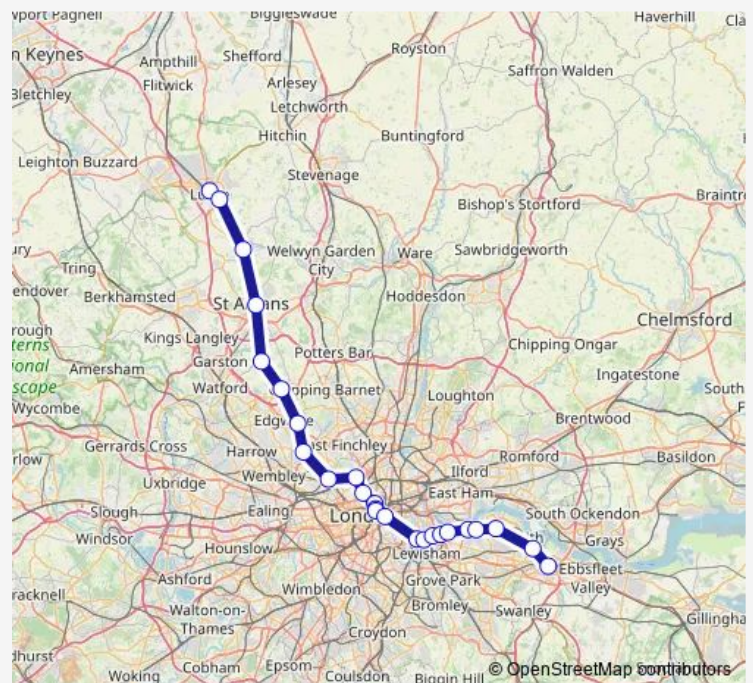

Rail TL:Lut->Dfd TL train service from LUT to Dfd

[Go to website](#)

Direction

Luton — Dartford

25 stops

[Open route schedule](#)

- Luton
- Luton Airport Parkway
- Harpenden
- St Albans City
- Radlett
- Elstree & Borehamwood
- Mill Hill Broadway
- Hendon
- West Hampstead Thameslink
- Kentish Town
- London St Pancras International
- Farringdon
- City Thameslink
- London Blackfriars
- London Bridge
- Deptford
- Greenwich
- Maze Hill
- Westcombe Park
- Charlton
- Woolwich Arsenal

Route schedule

Luton — Dartford

| | |
|-----------|-------|
| Monday | 22:18 |
| Tuesday | — |
| Wednesday | 22:18 |
| Thursday | — |
| Friday | — |
| Saturday | — |
| Sunday | — |

Route info

Direction: Luton

Stops: 25

Trip Duration: 1 hour 39 min

■ TL:Lut->Dfd — TL train service from LUT to Dfd

Plumstead

Abbey Wood (London)

Slade Green

Dartford

TI:Lut->Dfd Rail time schedules and route maps are available in an offline PDF at busmaps.com. Use the busmaps.com website to see live bus times, train schedule or subway schedule, and step-by-step directions for all public transit in London