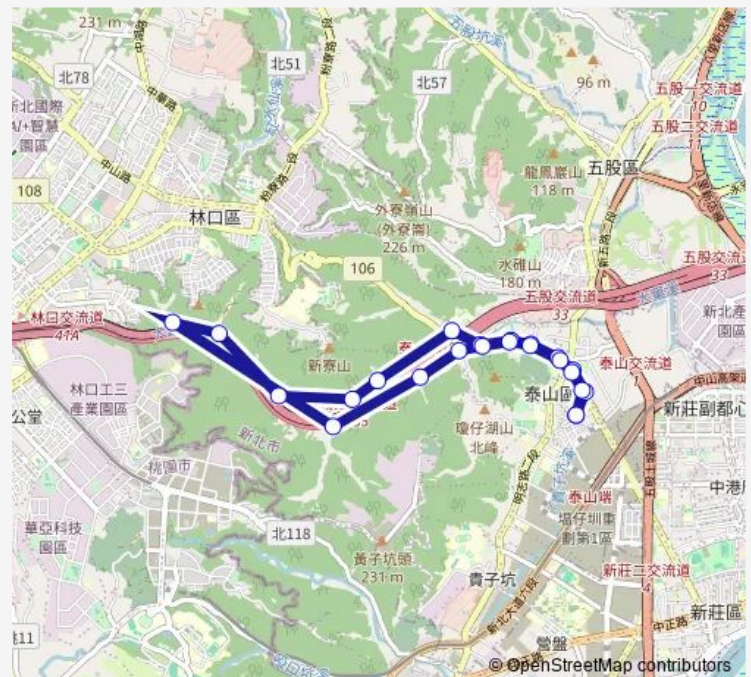

Thursday 06:20-08:30

Friday 06:20-08:30

Saturday —

Sunday —

Route info

Direction: 泰山公有市場

Stops: 23

Trip Duration: 16 hour 30 min