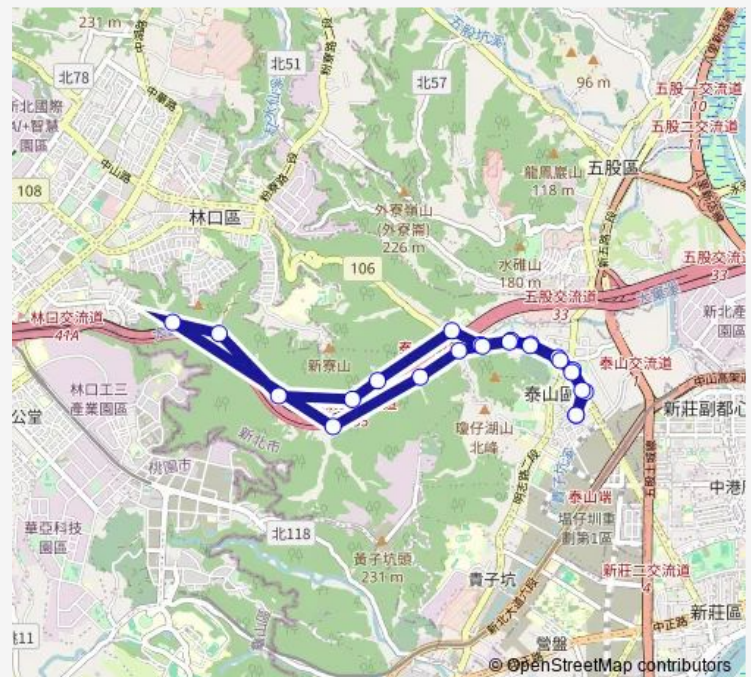

Thursday 06:20-08:30

Friday 06:20-08:30

Saturday —

Sunday —

Route info

Direction: 泰山公有市場

Stops: 23

Trip Duration: 17 hour 40 min