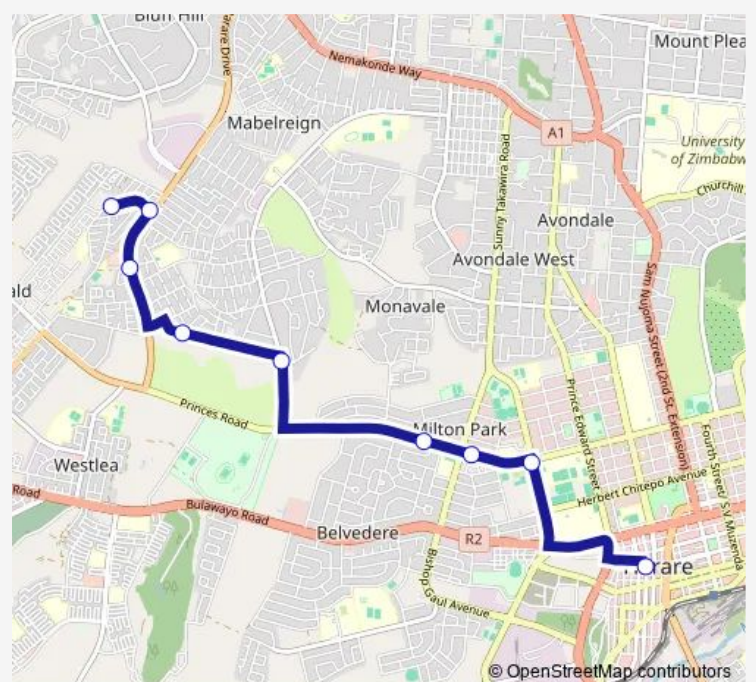

### Direction

Copacabana Rank — Ashdown Park Shops

9 stops

[Open route schedule](#)

Copacabana Rank

Prince Edward School Bus Stop

Belvedere Shopping Centre

Corner Laurie Road and Princess Drive

Meyrick Park Bus Stop

Corner Horseferry Road and Richwell Avenue

Police Camp Bus Stop

Ashdown Drive Bus Stop

Ashdown Park Shops

### Route schedule

Copacabana Rank — Ashdown Park Shops

Monday 10:07

Tuesday 10:07

Wednesday 10:07

Thursday 10:07

Friday 10:07

Saturday 10:07

### Route info

Direction: Copacabana Rank

Stops: 9

Trip Duration: 0 hour 24 min

 Copacabana Rank to Ashdown Park

Communal Taxi Service time schedules and route maps are available in an offline PDF at [busmaps.com](https://busmaps.com). Use the [busmaps.com](https://busmaps.com) website to see live bus times, train schedule or subway schedule, and step-by-step directions for all public transit in Harare