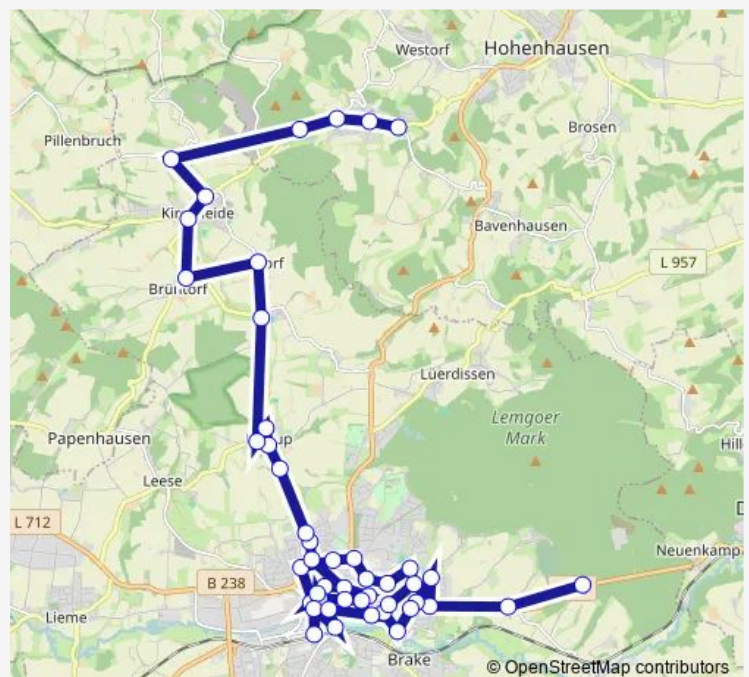

Thursday 19:50-21:50

Friday 19:50-23:50

Saturday 16:50-23:50

Sunday 08:50-21:50

Route info

Direction: Le-Hörstmar, Magdeburger Str

Stops: 55

Trip Duration: 0 hour 25 min

■ AST3

BusMaps

Lemgo, Johannistor

Lemgo, Finanzamt

Lemgo, Gosebrede

Lemgo, Richard-Wagner-Straße

Lemgo, Konsul-Wolff-Straße

Lemgo, Stadtwerke

Lemgo, Braker Weg

Le-Brake, Lüttfeld

Le-Brake, Mitte

Le-Brake, Innov. Campus Süd

Le-Brake, Wasserfurche

Le-Brake, Ewerbeckstraße

Le-Brake, Danziger Straße

Le-Brake, Markt

Le-Brake, Wilhelmsburg

Le-Brake, Schiefe Breite

Le-Brake, Schule

Le-Brake, Grabbestraße

Le-Brake, Hasenkamp

Le-Brake, Stucken

Le-Brake, Wiembecker Straße

Le-Brake, Buschkamp