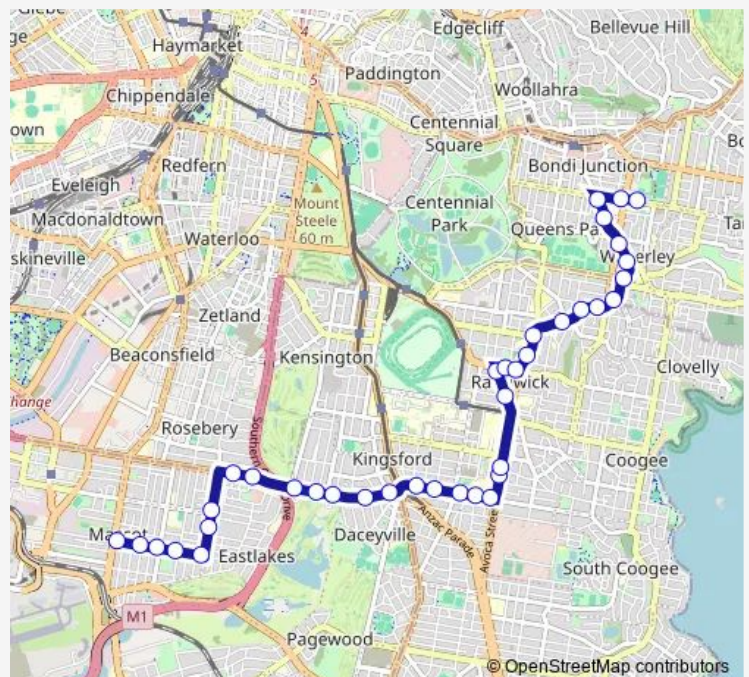

Randwick Boys High School, Rainbow St

Randwick Boys High School, Avoca St, Stand G

Randwick Girls High School, Avoca St, Stand D

Route schedule

King St At Botany Rd — Birrell St Opp Waverley Senior College

Monday 07:20-07:32

Tuesday 07:20-07:32

Wednesday 07:20-07:32

Thursday 07:20-07:32

Friday 07:20-07:32

Saturday —

Sunday —

Route info

Direction: King St At Botany Rd

Stops: 38

Trip Duration: 0 hour 39 min

692e — Mascot to Waverley College

Belmore Rd Opp Royal Randwick Shopping Centre

Belmore Rd Before Alison Rd

Alison Park, Alison Rd

Alison Rd At Avoca St

St Jude's Anglican Church, Avoca St

Randwick Public School, Avoca St

Frenchmans Rd At Clovelly Rd

Frenchmans Rd Opp Searle Av

Frenchmans Rd At Gilderthorpe Av

Albion St Before Hooper St

Albion St Opp St Catherine's School, Gate 1