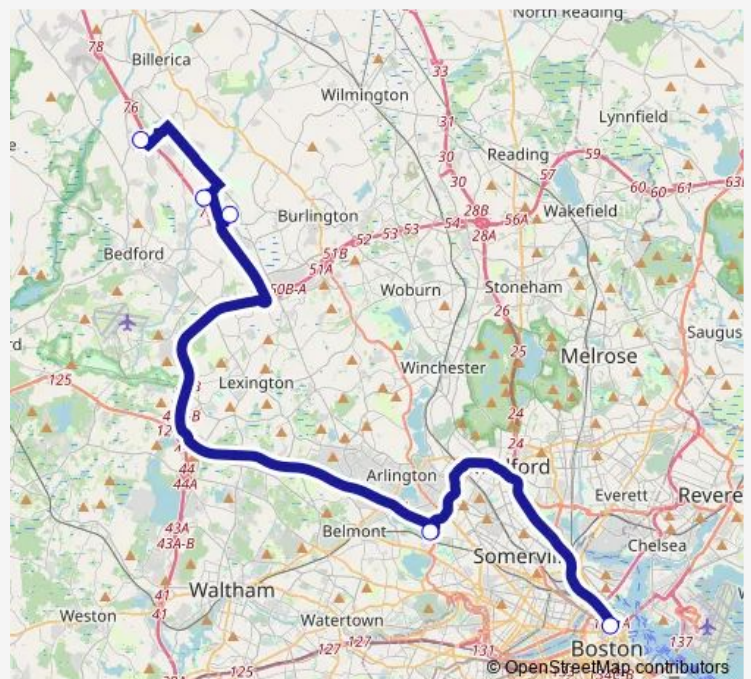

### Direction

Haymarket Station — E Ink

5 stops

[Open route schedule](#)

Haymarket Station

Alewife Station

Mitre

Crosby Center

### Route schedule

Haymarket Station — E Ink

Monday 06:30-08:50

Tuesday 06:30-08:50

Wednesday 06:30-08:50

Thursday 06:30-08:50

Friday 06:30-08:50

Saturday —

### Route info

Direction: Haymarket Station

Stops: 5

Trip Duration: 1 hour 15 min

Middlesex 3 TMA Shuttle

**Direction**

E Ink — Alewife Station

4 stops