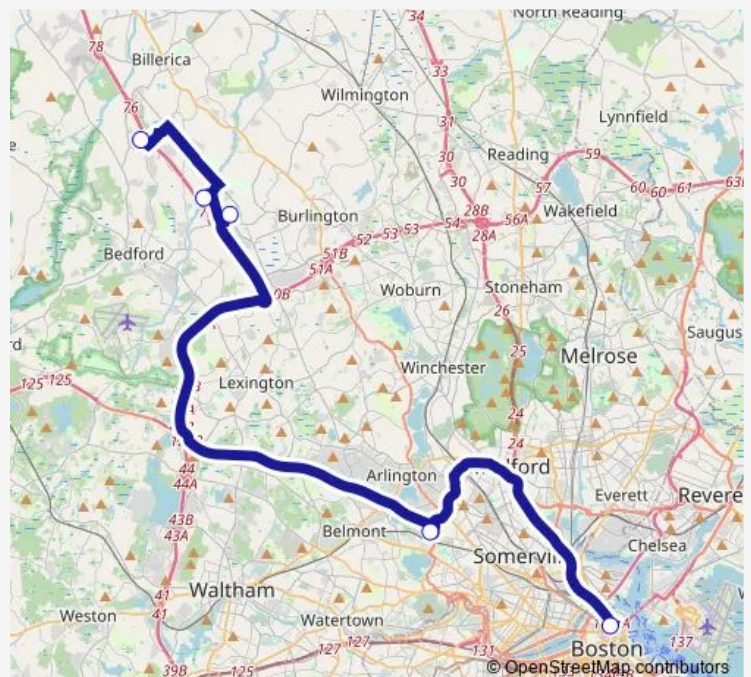

Mitre

Crosby Center

E Ink

Route schedule

Haymarket Station — E Ink

Monday 06:30-08:50

Tuesday 06:30-08:50

Wednesday 06:30-08:50

Thursday 06:30-08:50

Friday 06:30-08:50

Saturday —

Sunday —

Route info

Direction: Haymarket Station

Stops: 5

Trip Duration: 1 hour 15 min

Middlesex 3 TMA Shuttle

Direction

E Ink — Alewife Station

4 stops

[Open route schedule](#)

E Ink

Mitre

Crosby Center

Alewife Station

Route schedule

E Ink — Alewife Station

Monday	16:30-18:20
Tuesday	16:30-18:20
Wednesday	16:30-18:20
Thursday	16:30-18:20
Friday	16:30-18:20
Saturday	—
Sunday	—

Route info

Direction: E Ink

Stops: 4