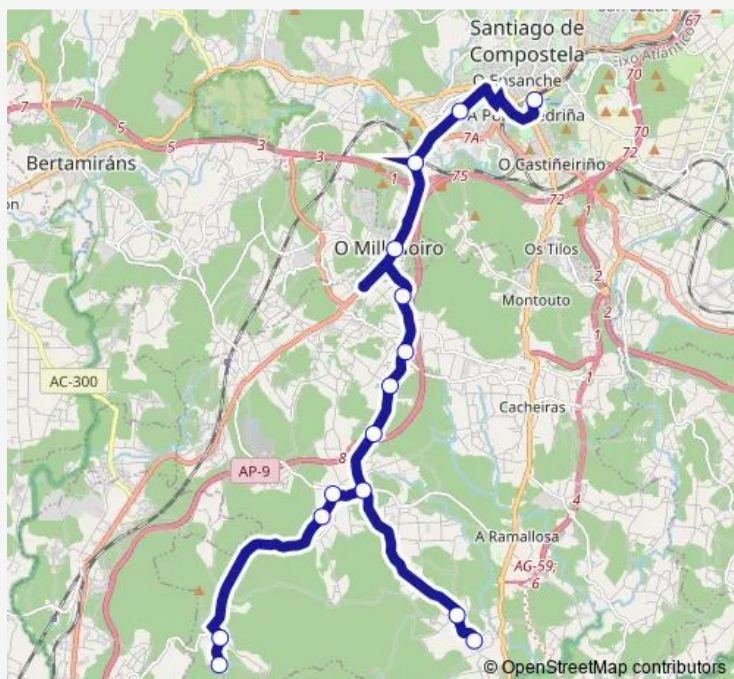

### Direction

Santiago E.I. — A Silva

15 stops

[Open route schedule](#)

Santiago E.I.

A Choupana

Rocha

Milladoiro

### Route schedule

Santiago E.I. — A Silva

Monday 13:10-20:10

Tuesday 13:10-20:10

Wednesday 13:10-20:10

Thursday 13:10-20:10

Friday 13:10-20:10

Saturday 13:10

### Route info

Direction: Santiago E.I.

Stops: 15

Trip Duration: 0 hour 45 min

■ Xg807013 — Santiago E.I.-A Silva

## Route schedule

A Silva — Santiago E.I.

Monday	14:45
Tuesday	14:45
Wednesday	14:45
Thursday	14:45
Friday	14:45
Saturday	07:30
Sunday	—