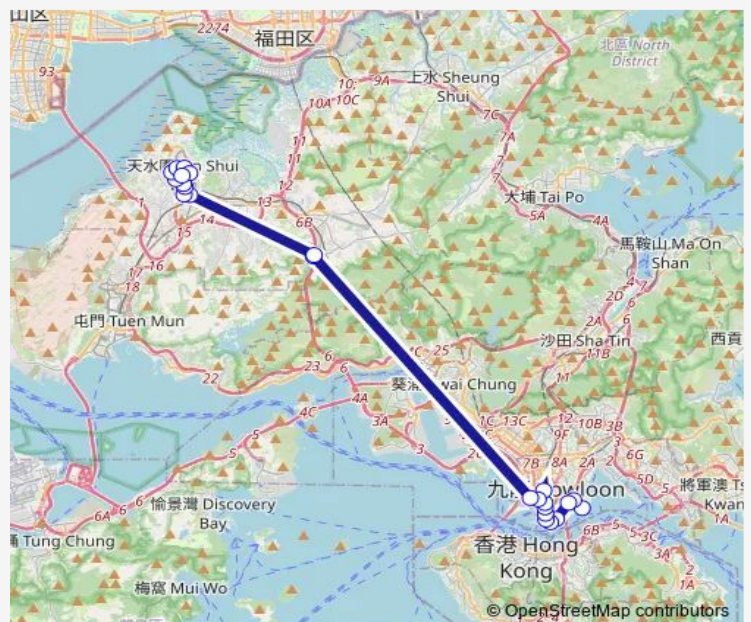

[Kmb] Hung HOM Station

[Ctb] Avenue OF Stars, Salisbury Road[[Ctb] Avenue OF Stars, Salisbury Road[[Ctb] Avenue OF Stars, Salisbury Road[[Kmb] Wing ON Plaza

[Ctb] East Tsim SHA Tsui Station, Salisbury Road[[Kmb] East Tsim SHA Tsui Station[[Nlb] East Tsim SHA Tsui MTR Station

[Ctb] Kowloon Hotel, Nathan Road[[Kmb] Tsim SHA Tsui BBI - Middle Road

[Ctb] Kowloon Mosque, Nathan Road[[Kmb] Kowloon Mosque[[Nlb] Kowloon Park

[Ctb] Park Lane, Nathan Road[[Kmb] Park Lane

[Ctb] Austin Road, Nathan Road[[Kmb] Austin Road

[Kmb] Kowloon Central Post Office

[Ctb] Battery Street, Jordan Road[[Kmb+Ctb] Battery Street Jordan/
Battery Street, Jordan Road[[Kmb] Battery Street Jordan

[Ctb] Austin Station, Jordan Road[[Kmb] Austin Station Jordan Road

[Kmb] TAI LAM Tunnel Bbi

Route schedule

[Kmb] Hung HOM (Hung Luen Road) BUS Terminus[[Nlb] Hung HOM (Hung Luen Road) — [Ctb] TIN Shui WAI Town Centre[[Kmb] TIN Shui WAI Town Centre[[Lrtfeeder] TIN Shui WAI Town Centre[[Lwb] TIN Shui WAI Town Centre[[Nlb] TIN Shui WAI Town Centre

Monday	06:35-23:55
Tuesday	06:35-23:55
Wednesday	06:35-23:55
Thursday	06:35-23:55
Friday	06:35-23:55
Saturday	06:35-22:50
Sunday	06:35-23:15

Route info

Direction: [Kmb] Hung HOM (Hung Luen Road) BUS Terminus[[Nlb] Hung HOM (Hung Luen Road)

Stops: 24

Trip Duration: 1 hour 21 min