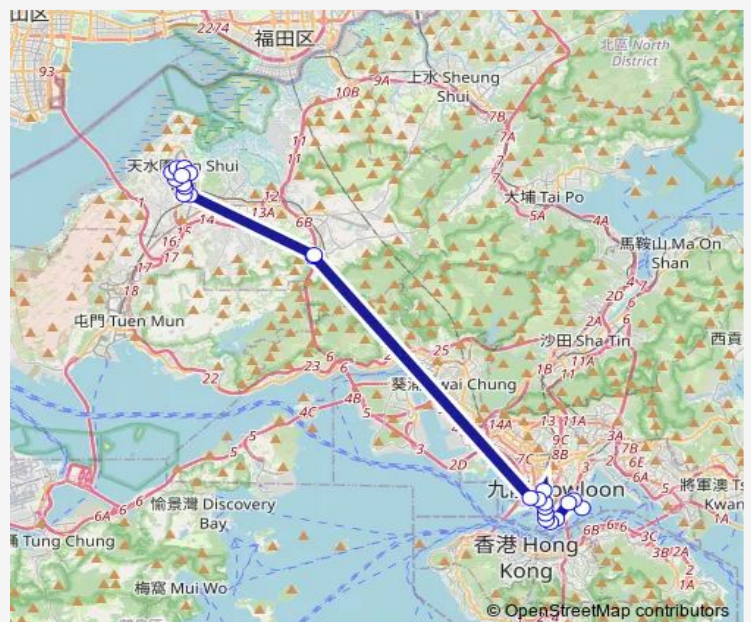

[Ctb] Austin Station, Jordan Road[[Kmb] Austin Station Jordan Road

[Kmb] TAI LAM Tunnel Bbi

Route schedule

[Kmb] Hung HOM (Hung Luen Road) BUS Terminus[[Nlb] Hung HOM (Hung Luen Road) — [Ctb] TIN Shui WAI Town Centre[[Kmb] TIN Shui WAI Town Centre[[Lrtfeeder] TIN Shui WAI Town Centre[[Lwb] TIN Shui WAI Town Centre[[Nlb] TIN Shui WAI Town Centre

Stops: 24

Trip Duration: 1 hour 15 min

[Ctb] TAI LAM Tunnel Toll Plaza[[Kmb] TAI LAM Tunnel
Bbi[[Lwb] TAI LAM Tunnel Bbi

[Ctb] TIN Shui WAI Station - Tsui Sing Lau, TIN FUK
Road[[Kmb] Tsui Sing Lau[[Lwb] Tsui Sing Lau