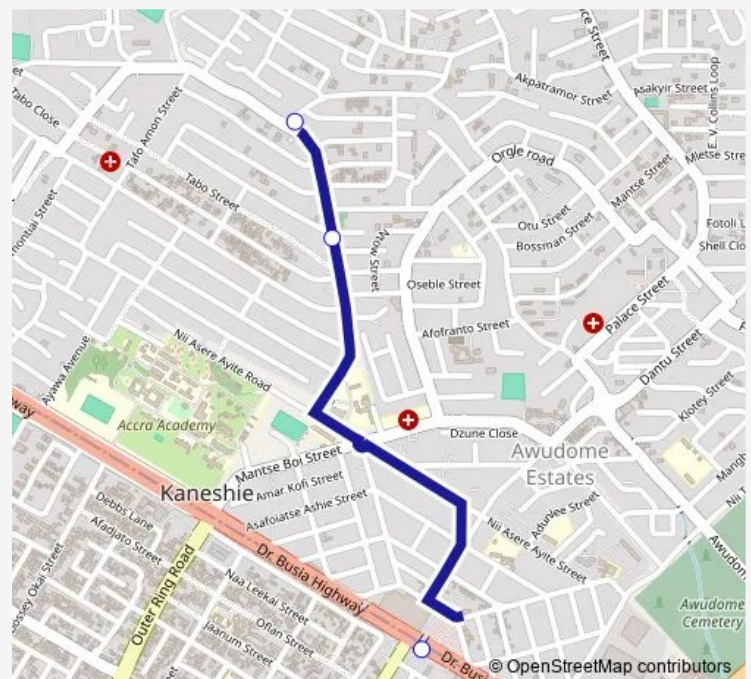

Bus 269B Bubiashie Station to Kaneshie Mkt Cmplx

[Go to website](#)

Direction

Terminal Bubiashie Station — Terminal Kaneshie Mkt Cmplx

3 stops

[Open route schedule](#)

Terminal Bubiashie Station

Block Factory 269

Saturday 13:22

Sunday 13:22

Route info

Direction: Terminal Bubiashie Station

Stops: 3

Trip Duration: 0 hour 8 min

■ 269B — Bubiashie Station to Kaneshie Mkt Cmplx

269B Bus time schedules and route maps are available in an offline PDF at busmaps.com. Use the busmaps.com website to see live bus times, train schedule or subway schedule, and step-by-step directions for all public transit in Accra