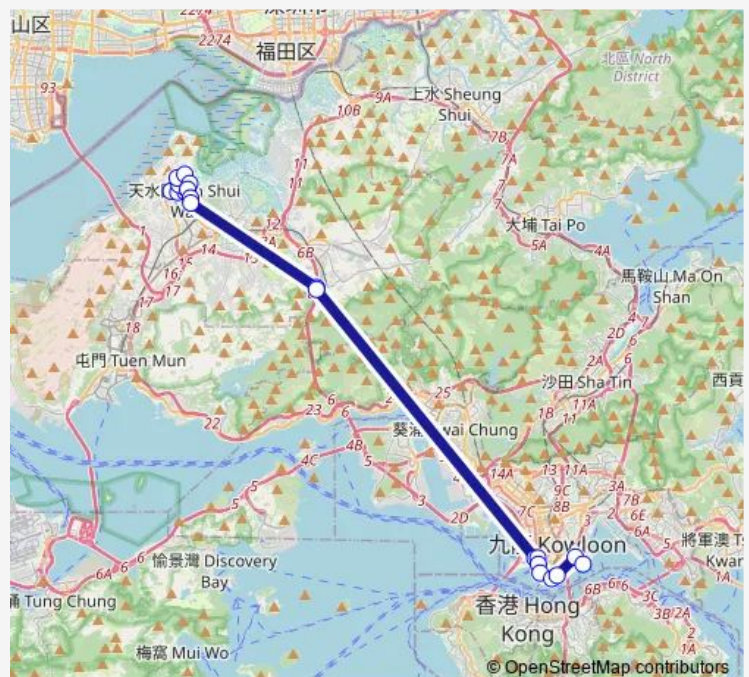

[Ctb] Nang FU House TIN FU Court, TIN SAU Road|[Kmb] Nang FU House TIN FU Court|[Lrfeeder] Nang FU House, TIN FU Court|[Lwb] Nang FU House TIN FU Court

[Ctb] TIN Chak Estate, TIN Shui Road|[Kmb] TIN Chak Estate|[Lrfeeder] TIN Chak Estate|[Lwb] TIN Chak Estate

[Ctb] Hong Kong Wetland Park, Wetland Park Road|[Kmb] Hong Kong Wetland Park|[Lwb] Hong Kong Wetland Park

[Ctb] Vianni Cove, TIN Kwai Road|[Kmb] Vianni Cove|[Lwb] Vianni Cove

[Ctb] Hkfyg LEE Shau KEE College, TIN Kwai Road|[Kmb] Hkfyg LEE Shau KEE College|[Lrfeeder] Hkfyg LEE Shau KEE College|[Lwb] Hkfyg LEE Shau KEE College

[Ctb] Maywood Court Kingswood Villas, TIN Kwai Road|[Kmb] Maywood Court|[Lwb] TIN Lung Road

[Ctb] Kenswood Court Kingswood Villas, TIN Shing Road|[Kmb] Kenswood Court|[Lrfeeder] Kenswood Court, TIN Shing Road|[Lwb] Kenswood Court|[Nlb] Kenswood Court, Kingswood Villas

[Kmb] TAI LAM Tunnel Bbi

Route schedule

[Ctb] TIN YAN Estate|[Kmb] TIN YAN Estate BUS Terminus|[Lrfeeder] TIN YAN Estate BUS Terminus — [Kmb] Hung HOM (Hung Luen Road) BUS Terminus|[Nlb] Hung HOM (Hung Luen Road)

Monday	07:00-08:00
Tuesday	07:00-08:00
Wednesday	07:00-08:00
Thursday	07:00-08:00
Friday	07:00-08:00
Saturday	07:00-08:00
Sunday	—

Route info

Direction: [Ctb] TIN YAN Estate|[Kmb] TIN YAN Estate BUS Terminus|[Lrfeeder] TIN YAN Estate BUS Terminus

Stops: 21

Trip Duration: 1 hour 15 min