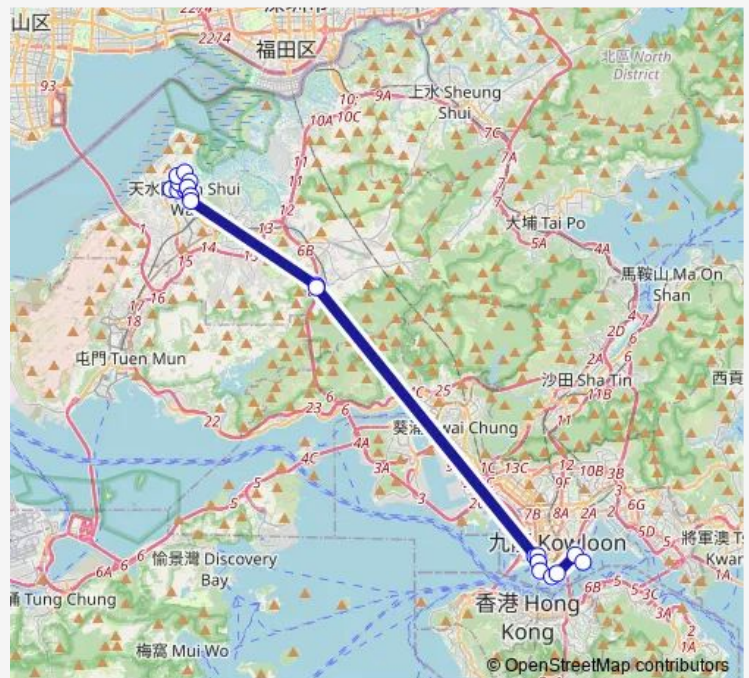

[Ctb] Nang FU House TIN FU Court, TIN SAU Road|[Kmb] Nang FU House TIN FU Court|[Lrtfeeder] Nang FU House, TIN FU Court|[Lwb] Nang FU House TIN FU Court

[Ctb] TIN Chak Estate, TIN Shui Road|[Kmb] TIN Chak Estate|[Lrtfeeder] TIN Chak Estate|[Lwb] TIN Chak Estate

[Ctb] Hong Kong Wetland Park, Wetland Park Road|[Kmb] Hong Kong Wetland Park|[Lwb] Hong Kong Wetland Park

[Ctb] Vianni Cove, TIN Kwai Road|[Kmb] Vianni Cove|[Lwb] Vianni Cove

[Ctb] Hkfyg LEE Shau KEE College, TIN Kwai Road|[Kmb] Hkfyg LEE Shau KEE College|[Lrtfeeder] Hkfyg LEE Shau KEE College|[Lwb] Hkfyg LEE Shau KEE College

[Ctb] Maywood Court Kingswood Villas, TIN Kwai Road|[Kmb] Maywood Court|[Lwb] TIN Lung Road

[Ctb] Kenswood Court Kingswood Villas, TIN Shing Road|[Kmb] Kenswood Court|[Lrtfeeder] Kenswood Court, TIN Shing Road|[Lwb] Kenswood Court|[Nlb] Kenswood Court, Kingswood Villas

[Kmb] TAI LAM Tunnel Bbi

Route schedule

[Ctb] TIN YAN Estate|[Kmb] TIN YAN Estate BUS Terminus|[Lrtfeeder] TIN YAN Estate BUS Terminus — [Kmb] Hung HOM (Hung Luen Road) BUS Terminus|[Nlb] Hung HOM (Hung Luen Road)

Monday	07:00-08:00
Tuesday	07:00-08:00
Wednesday	07:00-08:00
Thursday	07:00-08:00
Friday	07:00-08:00
Saturday	07:00-08:00
Sunday	—

Route info

Direction: [Ctb] TIN YAN Estate|[Kmb] TIN YAN Estate BUS Terminus|[Lrtfeeder] TIN YAN Estate BUS Terminus

Stops: 21

Trip Duration: 1 hour 19 min