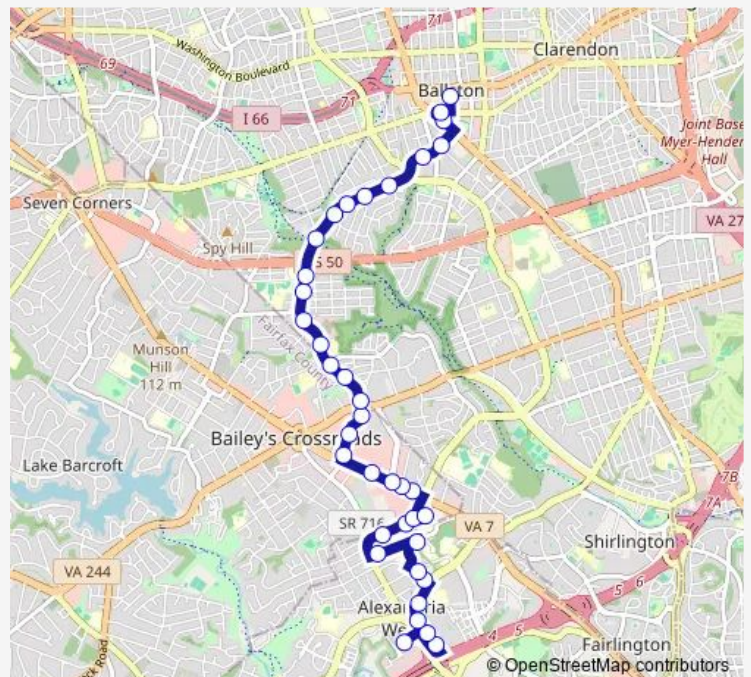

Tuesday —

Wednesday —

Thursday —

Friday —

Saturday —

Sunday 08:10-20:10

Route info

Direction: Ballston+Bay D

Stops: 34

Trip Duration: 0 hour 30 min

25B — Carlin Springs Road

Leesburg Pk+Crossroads Ctr

Leesburg Pk+S Jefferson St

Leesburg Pk+Leesburg Ct

Leesburg Pk+S George Mason Dr

Skyline Plz Rdwy (E)+Main Entrance

Direction

Ballston+Bay D — Mark Center+Bay 4

37 stops

[Open route schedule](#)

Ballston+Bay D

N Glebe Rd+Fairfax Dr

N Glebe Rd+Wilson Bl

N Glebe Rd+7 St N

Wednesday 05:40-22:30

Thursday 05:40-22:30

Friday 05:40-22:30

Saturday 06:45-21:15

Sunday 07:41-19:46

Route info

Direction: Mark Center+Bay 4

Stops: 37