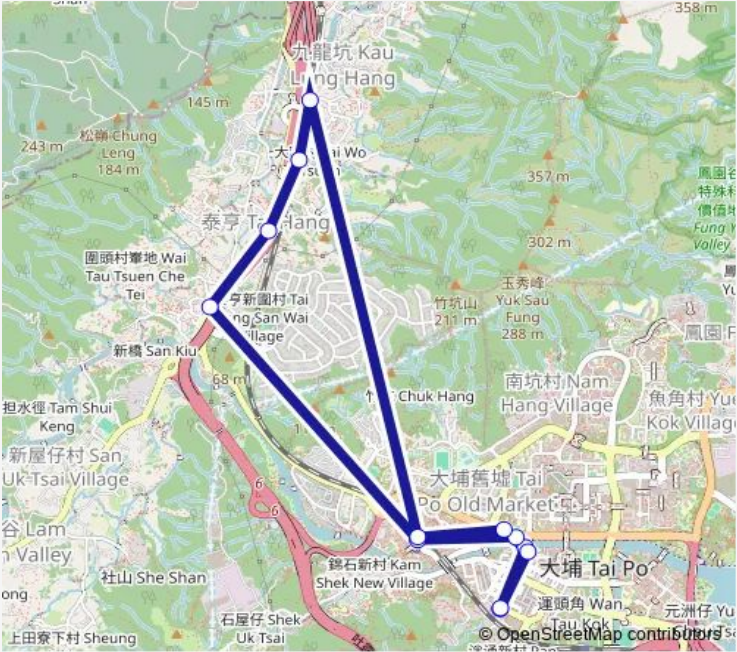

11 stops

[Open route schedule](#)

- TAI PO MARKET (PO HEUNG STREET OUTSIDE TAI PO COMMUNITY CENTRE) TERMINUS
- PO HEUNG STREET, NEAR PO HEUNG BRIDGE SITTING-OUT AREA|PO HEUNG STREET, NEAR PO HEUNG BRIDGE
- TAI PO TAI WO Road, LAM Tsuen River Side
- PO NGA ROAD, NEAR TAI WO SHOPPING CENTRE
- TAI WO Service Road West, Outside WAI TAU Tsuen|Tai WO Service Road West, WAI Tau
- TAI WO SERVICE ROAD WEST, TAI HANG
- KAU LUNG HANG
- PO NGA Road, TAI WO Station|Po NGA Road Southbound, Near TAI WO MTR Station
- TAI PO TAI WO ROAD, OUTSIDE TAI PO OLD MARKET PLAYGROUND
- PO HEUNG BRIDGE SOUTHBOUND OPPOSITE FORMER LUK HEUNG SAN TSUEN PUBLIC SCHOOL|PO HEUNG STREET, NEAR PO HEUNG BRIDGE|PO HEUNG BRIDGE SOUTHBOUND OPPOSITE FORMER LUK HEUNG SAN TSUEN PUBLIC SCHOOL
- TAI PO MARKET (PO HEUNG STREET OUTSIDE TAI PO COMMUNITY CENTRE) TERMINUS

Route info

Direction: TAI PO MARKET (PO HEUNG STREET OUTSIDE TAI PO COMMUNITY CENTRE) TERMINUS

Stops: 11

Trip Duration: 0 hour 23 min

Direction

TAI PO MARKET (PO HEUNG STREET OUTSIDE TAI PO COMMUNITY CENTRE) TERMINUS — TAI PO MARKET (PO HEUNG STREET OUTSIDE TAI PO COMMUNITY CENTRE) TERMINUS

12 stops

[Open route schedule](#)

TAI PO MARKET (PO HEUNG STREET OUTSIDE TAI PO COMMUNITY CENTRE) TERMINUS

PO HEUNG STREET, NEAR PO HEUNG BRIDGE SITTING-OUT AREA|PO HEUNG STREET, NEAR PO HEUNG BRIDGE

TAI PO TAI WO Road, LAM Tsuen River Side

Stops: 13

Trip Duration: 0 hour 23 min

25B Bus time schedules and route maps are available in an offline PDF at busmaps.com. Use the busmaps.com website to see live bus times, train schedule or subway schedule, and step-by-step directions for all public transit in Tai Po