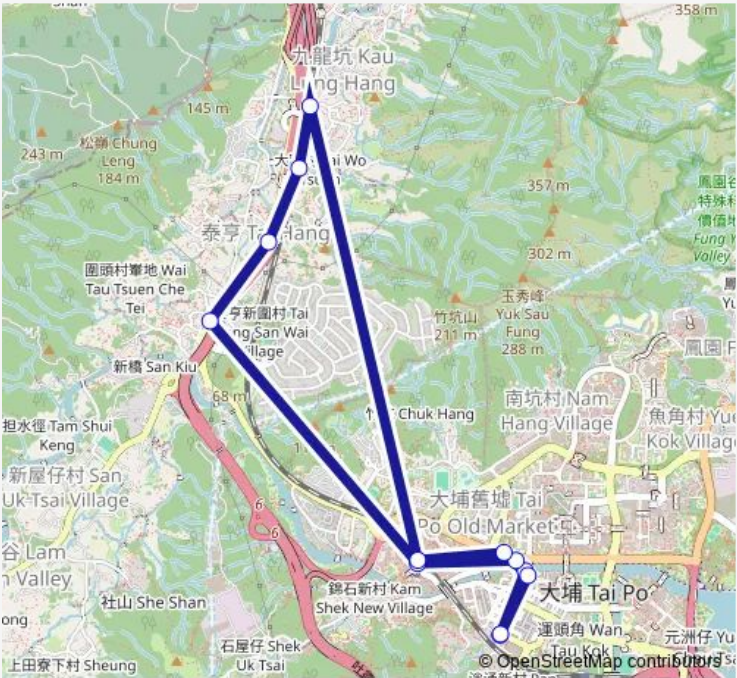

11 stops

[Open route schedule](#)

- TAI PO Market (PO Heung Street Outside TAI PO Community Centre) Terminus
- PO Heung Street, Near PO Heung Bridge Sitting-OUT Area|Po Heung Street, Near PO Heung Bridge
- TAI PO TAI WO Road, LAM Tsuen River Side
- PO NGA Road, Near TAI WO Shopping Centre
- TAI WO Service Road West, WAI Tau
- TAI WO Service Road West, TAI Hang
- Yuen Leng
- PO NGA Road, TAI WO Station|Po NGA Road Southbound, Near TAI WO MTR Station
- TAI PO TAI WO Road, Outside TAI PO OLD Market Playground
- PO Heung Bridge Southbound Opposite Former LUK Heung SAN Tsuen Public School|Po Heung Street, Near PO Heung Bridge|Po Heung Bridge Southbound Opposite Former LUK Heung SAN Tsuen Public School
- TAI PO Market (PO Heung Street Outside TAI PO Community Centre) Terminus

Route info

Direction: TAI PO Market (PO Heung Street Outside TAI PO Community Centre) Terminus

Stops: 11

Trip Duration: 0 hour 20 min

Direction

TAI PO Market (PO Heung Street Outside TAI PO Community Centre) Terminus — TAI PO Market (PO Heung Street Outside TAI PO Community Centre) Terminus

11 stops

[Open route schedule](#)

TAI PO Market (PO Heung Street Outside TAI PO Community Centre) Terminus

PO Heung Street, Near PO Heung Bridge Sitting-OUT Area|Po Heung Street, Near PO Heung Bridge

TAI PO TAI WO Road, LAM Tsuen River Side

Direction: TAI PO Market (PO Heung Street Outside TAI PO Community Centre) Terminus

Stops: 13

Trip Duration: 0 hour 23 min

25b Bus time schedules and route maps are available in an offline PDF at busmaps.com. Use the busmaps.com website to see live bus times, train schedule or subway schedule, and step-by-step directions for all public transit in Tai Po