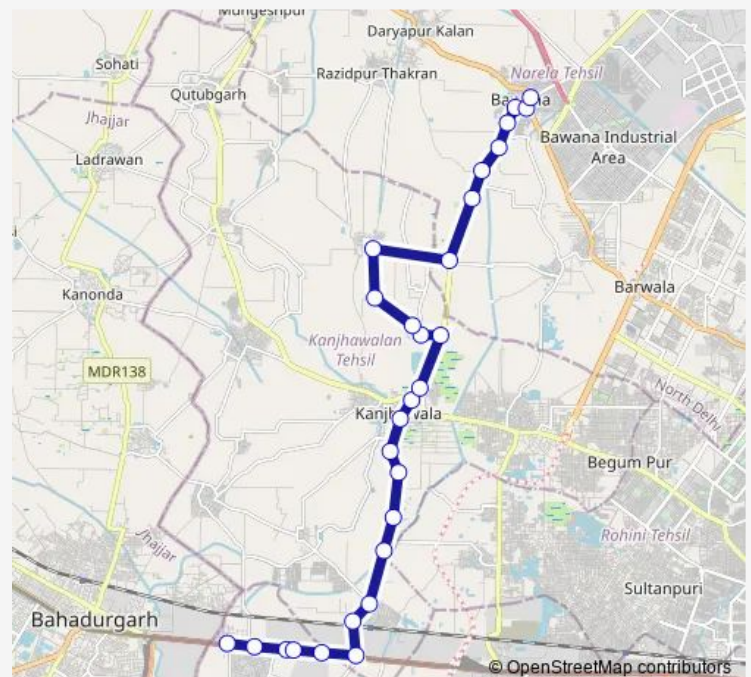

Bus 981adown

[Go to website](#)

Direction

Tikri Border Metro Station — Bawana Village

28 stops

[Open route schedule](#)

Tikri Border Metro Station

Tikari Village

Chand Pur Majra School

Majra Dabas Village

Prem Piyau

Route schedule

Tikri Border Metro Station — Bawana Village

Monday 10:36-14:12

Tuesday 10:36-14:12

Wednesday 10:36-14:12

Thursday 10:36-14:12

Friday 10:36-14:12

Saturday 10:36-14:12

Sunday 10:36-14:12

Route info

Direction: Tikri Border Metro Station

Stops: 28

Trip Duration: 1 hour 18 min