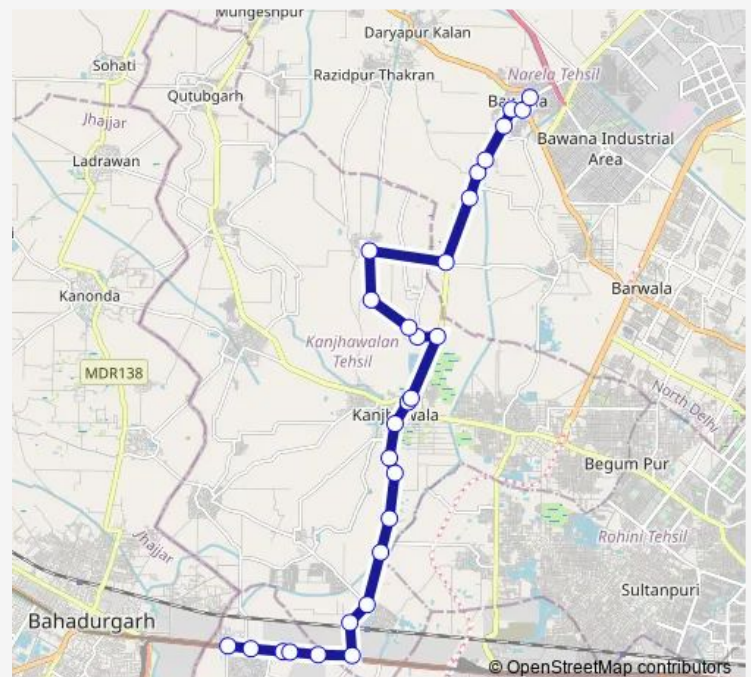

### Direction

Tikri Border Metro Station — Bawana Village Chowk

28 stops

[Open route schedule](#)

Tikri Border Metro Station

Tikari Village

Tikri Hospital

Tikri Piyau / Azad Hind Gram

### Route schedule

Tikri Border Metro Station — Bawana Village Chowk

Monday 10:36-14:12

Tuesday 10:36-14:12

Wednesday 10:36-14:12

Thursday 10:36-14:12

Friday 10:36-14:12

Saturday 10:36-14:12

### Route info

Direction: Tikri Border Metro Station

Stops: 28

Trip Duration: 1 hour 18 min

■ 981adown

BusMaps

Shri Krishna Gaushala

Bajit Pur Crossing