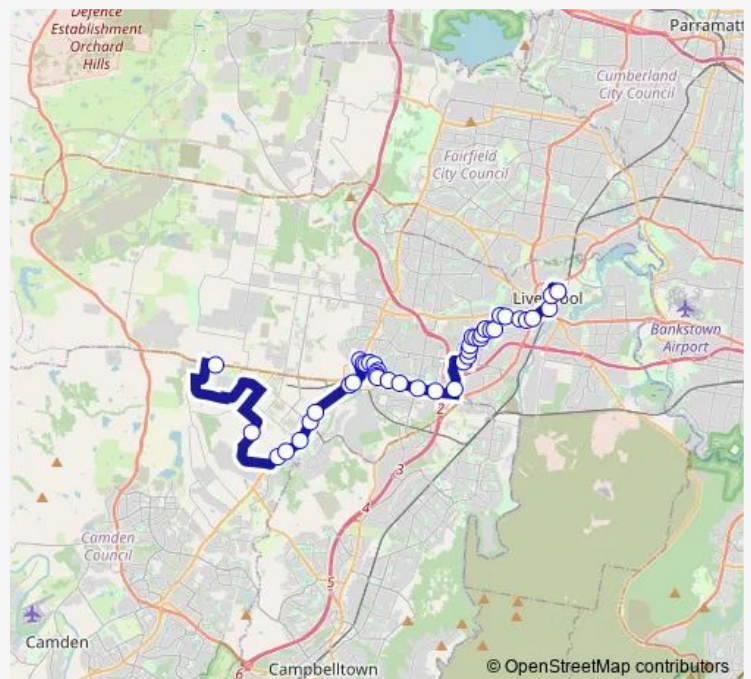

School Bus 1005 Bringelly and Allenby to Liverpool Schools

[Go to website](#)

**Direction**

Rossmore Public School, Bringelly Rd — Liverpool Boys High School, Forbes St

42 stops

[Open route schedule](#)

- Rossmore Public School, Bringelly Rd
- Joseph Rd At George Rd
- Camden Valley Way Opp St Andrews Bvd
- Camden Valley Way Before Park Rd
- Camden Valley Way After Heath Rd
- Camden Valley Way After Ingleburn Rd
- Camden Valley Way Opp 1370
- Camden Valley Way Opp Forest Lawn Cemetery
- Camden Valley Way Opp Leppington Co-Op
- Joshua Moore Dr After Cowpasture Rd
- Joshua Moore Dr Opp Sunrise Pl
- Horningsea Park Dr Before Leichhardt St
- Horningsea Park Dr Opp John Edmondson High School
- Horningsea Park Dr Opp Bunya Park
- Horningsea Park Dr At Carruthers Dr
- Horningsea Park Dr Before Brindabella Dr
- Horningsea Park Dr Before Camden Valley Way
- Camden Valley Way At Horningsea Park Dr
- William Carey Christian School, Camden Valley Way
- Camden Valley Way After Corfield Rd
- Camden Valley Way After Bernera Rd

Route schedule

Rossmore Public School, Bringelly Rd — Liverpool Boys High School, Forbes St

Monday	07:11
Tuesday	07:11
Wednesday	07:11
Thursday	07:11
Friday	—
Saturday	—
Sunday	—

Route info

Direction: Rossmore Public School, Bringelly Rd

Stops: 42

Trip Duration: 1 hour 0 min

1005 — Bringelly and Allenby to Liverpool Schools

Camden Valley Way After Ash Rd

Beech Rd After Hume Hwy

Kurrajong Rd Opp Cedar Rd

Wonga Rd Opp 236

Wonga Rd Opp Supply Av

Wonga Rd At Enterprise Cct

Jedda Rd After Wonga Rd

Jedda Rd At West St

Jedda Rd At Hill Rd

Hill Rd Opp Clingan Av

Reilly St Opp Phillips Park

Reilly St Opp St Francis Xavier Primary School

Webster Rd After Reilly St