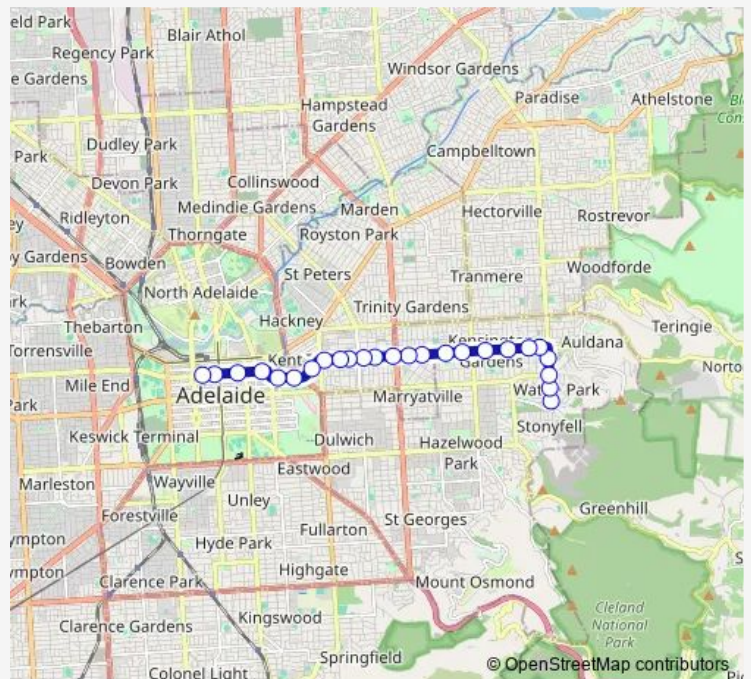

Bus H22C Wattle Park / Henley Beach South to City

[Go to website](#)

Direction

Stop 21 Penfold Rd - West side — Stop W1 Currie St - South side

25 stops

[Open route schedule](#)

Stop 21 Penfold Rd - West side

Stop 7 The Parade - South side

Stop 6 The Parade - South side

Stop 5 The Parade - South side

Stop 3 Flinders St - South East side

Stop 2 Bartels Rd - South side

Stop 1 Bartels Rd - South side

Route schedule

Stop 21 Penfold Rd - West side — Stop W1 Currie St - South side

Monday 08:01-08:35

Tuesday 08:01-08:35

Wednesday 08:01-08:35

Thursday 08:01-08:35

Friday 08:01-08:35

Saturday 08:41-23:52

Sunday 08:41-15:41

Route info

Direction: Stop 21 Penfold Rd - West side

Stops: 25

Trip Duration: 0 hour 31 min

H22C — Wattle Park / Henley Beach South to City

Stop R1 Grenfell St - South side

Stop T1 Grenfell St - South side

Stop V2 Currie St - South side