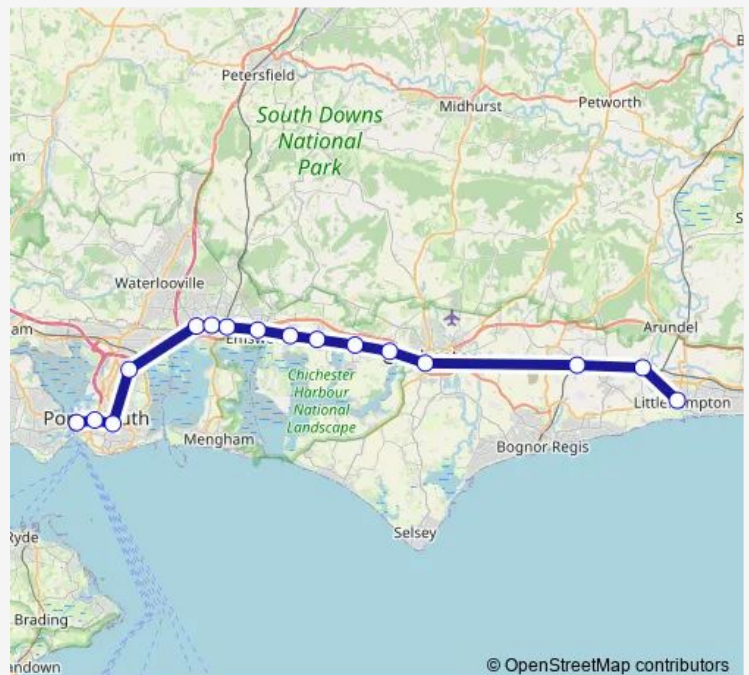

Bosham

Fishbourne

Chichester

Barnham

Ford

Littlehampton

Route schedule

Portsmouth Harbour — Littlehampton

Monday 06:12-23:16

Tuesday 06:12-23:16

Wednesday 06:12-23:16

Thursday 06:12-23:16

Friday 06:12-23:16

Saturday 21:40-23:15

Sunday 22:14-23:01

Route info

Direction: Portsmouth Harbour

Stops: 16

Trip Duration: 0 hour 59 min

■ Sn:Pmh->Lit — SN train service from PMH to Lit

Sn:Pmh->Lit Rail time schedules and route maps are available in an offline PDF at busmaps.com. Use the busmaps.com website to see live bus times, train schedule or subway schedule, and step-by-step directions for all public transit in Chichester