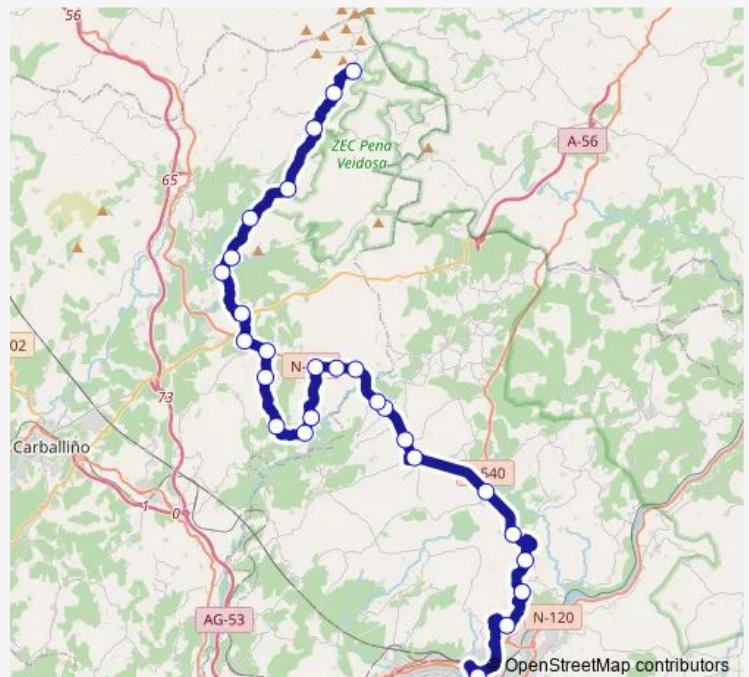

Thursday 16:45

Friday 16:45

Saturday —

Sunday —

Route info

Direction: Ourense E.I.

Stops: 27

Trip Duration: 0 hour 54 min

XG600024 — Confurco-Ourense E.I.

BusMaps

Freás

Cruce A Veiga

Pieles

Oseira

Aspera

Confurco

Direction

Confurco — Ourense E.I.

27 stops

[Open route schedule](#)

Confurco

Aspera

Oseira

Pieles

Tuesday 07:45

Wednesday 07:45

Thursday 07:45

Friday 07:45

Saturday —

Sunday —

Route info

Direction: Confurco