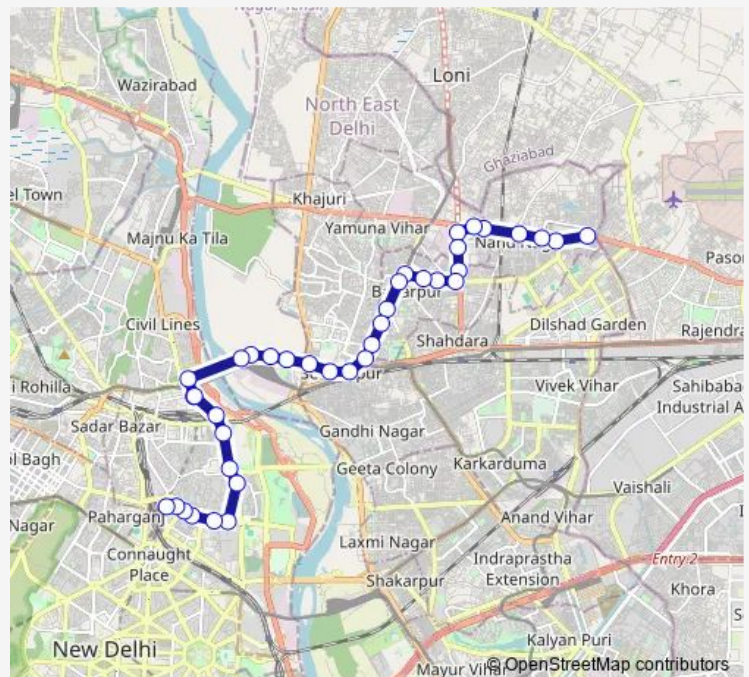

### Route schedule

Harsh Vihar Terminal — New Delhi Railway Station Gate 2

Monday 07:17-21:40

Tuesday 07:17-21:40

Wednesday 07:17-21:40

Thursday 07:17-21:40

Friday 07:17-21:40

Saturday 07:17-21:40

### Route info

Direction: Harsh Vihar Terminal

Stops: 38

Trip Duration: 1 hour 7 min

213down

Shastri Park

Shyam Giri Mandir

Shastri Park Dmrc Depot