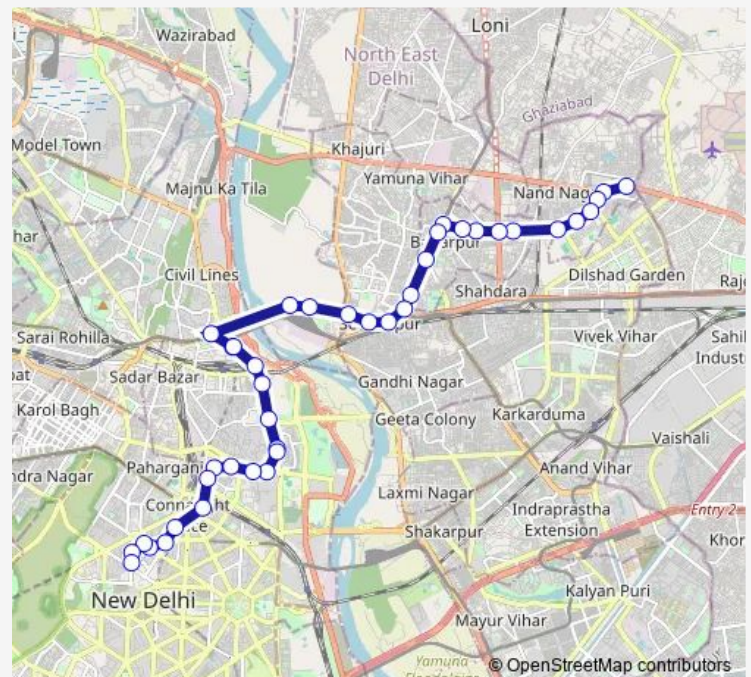

Thursday 06:20-23:10

Friday 06:20-23:10

Saturday 06:20-23:10

Sunday 06:20-23:10

Route info

Direction: Harsh Vihar Terminal

Stops: 40

Trip Duration: 1 hour 18 min

213down

Isbt Kashmere Gate (Lothian Road)

Guru Govind Singh University (Kashmere Gate)

Gpo

Red Fort

Jama Masjid

Golcha Cinema

Darya Ganj Golcha Cinema