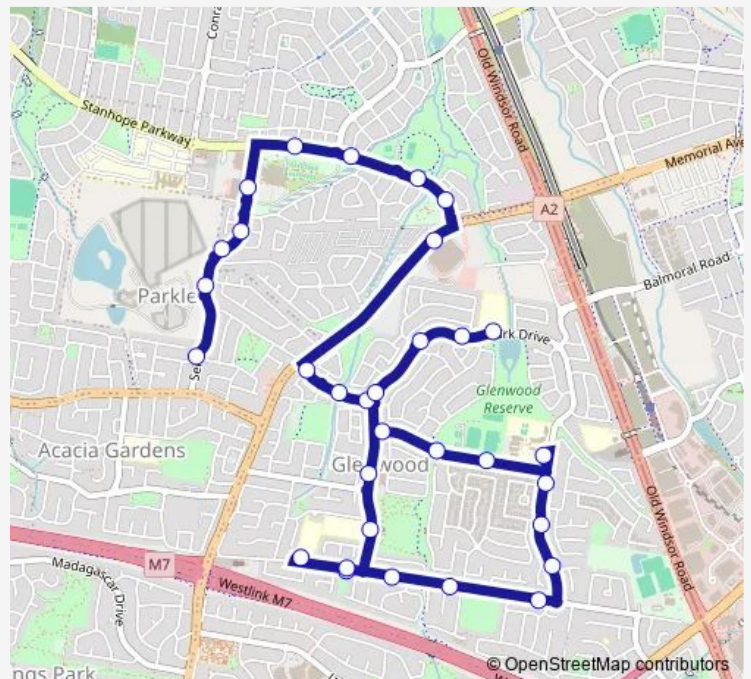

School Bus 6038 Sentry Dr after Quakers Hill Parkway to Parklea PS via Glenwood

Go to website

Direction

Sentry Dr Opp Clementine St — Parklea PS (Glenwood Park Dr)

32 stops

[Open route schedule](#)

- Sentry Dr Opp Clementine St
- Parklea Correctional Centre, Sentry Dr
- Sentry Dr Opp Phoenix Av
- Sentry Dr Before Golden Gr
- Stanhope Village Shopping Centre, Sentry Dr
- Stanhope Pkwy Opp Blacktown Leisure Centre Stanhope
- Stanhope Pkwy After Perfection Av
- Connections Community Development, Stanhope Pkwy
- Stanhope Pkwy After Blacksmith Cl
- Stanhope T-Way
- Sorrento Dr After Sunnyholt Rd
- Sorrento Dr After Dare St
- Sorrento Dr At Glenwood Park Dr
- Forman Av Opp Arrowsmith St
- Forman Av Opp Packsaddle St
- Glenwood Reserve, Forman Av
- Glenwood High School, Bus Bay
- Glenwood Park Dr Opp Ridge St
- Glenwood Park Dr Opp Peak St
- Glenwood Park Dr At Silkyoak Cl

Route schedule

Sentry Dr Opp Clementine St — Parklea PS (Glenwood Park Dr)

Monday	08:22
Tuesday	08:22
Wednesday	08:22
Thursday	08:22
Friday	08:22
Saturday	—
Sunday	—

Route info

Direction: Sentry Dr Opp Clementine St

Stops: 32

Trip Duration: 0 hour 33 min

6038 — Sentry Dr after Quakers Hill Parkway to Parklea PS via Glenwood **BusMaps**

Meurants Lane After Kingsmere Dr

Meurants Lane At Marie Av

Meurants Lane After Belinda Cres

Meurants Lane After Joyce St

Holy Cross Primary School Bus Bay, Meurants Lane

Meurants Lane Before Glenwood Park Dr

Glenwood Park Dr At Currawong St

Glenwood Park Dr After Malvern Rd

Glenwood Park Dr After Sorrento Dr