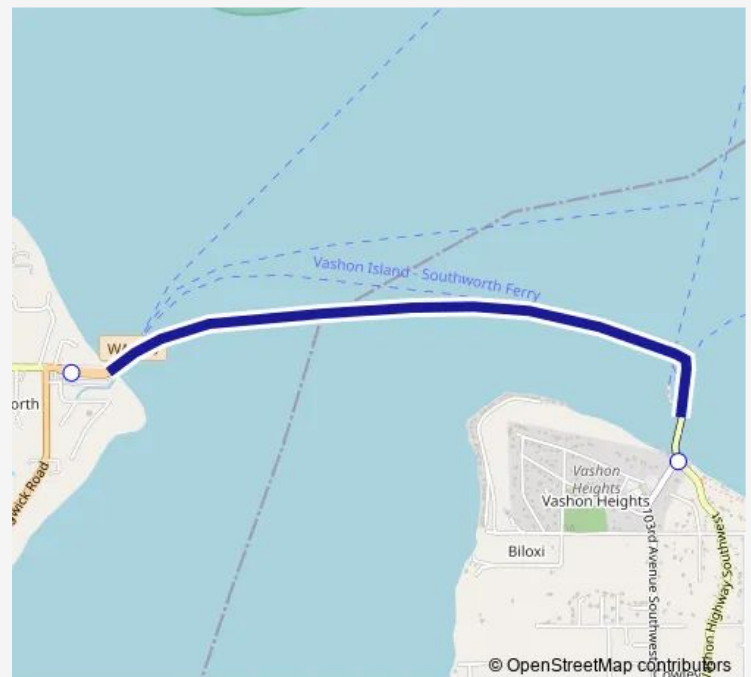

## Ferry Vashon Island - Southworth

[Go to website](#)

### Direction

Vashon Island — Southworth

2 stops

[Open route schedule](#)

Vashon Island

Southworth

### Route schedule

Vashon Island — Southworth

|           |                           |
|-----------|---------------------------|
| Monday    | —                         |
| Tuesday   | —                         |
| Wednesday | —                         |
| Thursday  | —                         |
| Friday    | 04:05-01:30 <sup>+1</sup> |
| Saturday  | 05:35-01:30 <sup>+1</sup> |
| Sunday    | —                         |

### Route info

Direction: Vashon Island

Stops: 2

Trip Duration: 0 hour 10 min

■ Vashon Island - Southworth

Ferry time schedules and route maps are available in an offline PDF at [busmaps.com](https://busmaps.com). Use the [busmaps.com](https://busmaps.com) website to see live bus times, train schedule or subway schedule, and step-by-step directions for all public transit in Southworth