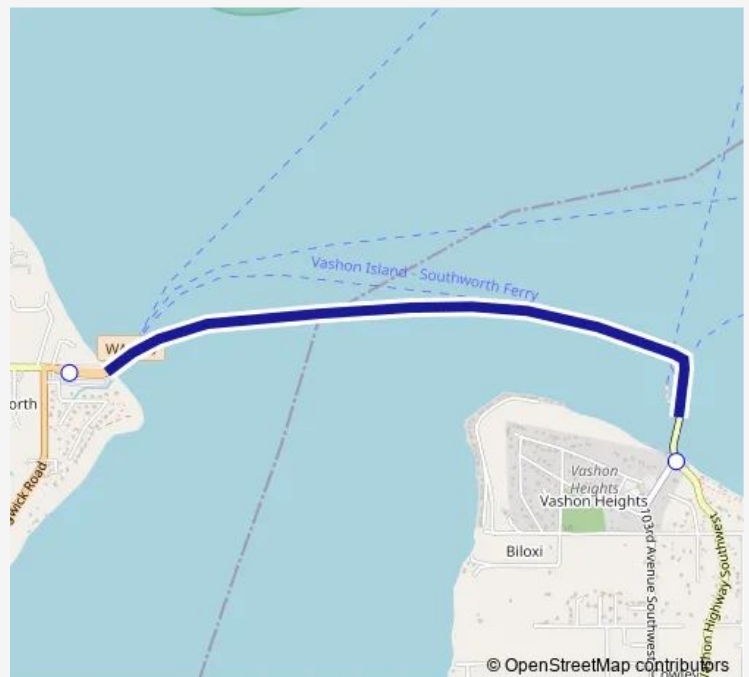

## Ferry Vashon Island - Southworth

[Go to website](#)

### Direction

Vashon Island — Southworth

2 stops

[Open route schedule](#)

Vashon Island

Southworth

### Route schedule

Vashon Island — Southworth

Monday	04:05-01:30 <sup>+1</sup>
Tuesday	04:05-01:30 <sup>+1</sup>
Wednesday	04:05-01:30 <sup>+1</sup>
Thursday	04:05-01:30 <sup>+1</sup>
Friday	04:05-01:30 <sup>+1</sup>
Saturday	05:35-01:30 <sup>+1</sup>
Sunday	05:35-01:30 <sup>+1</sup>

### Route info

Direction: Vashon Island

Stops: 2

Trip Duration: 0 hour 10 min

Vashon Island - Southworth

Ferry time schedules and route maps are available in an offline PDF at [busmaps.com](https://busmaps.com). Use the [busmaps.com](https://busmaps.com) website to see live bus times, train schedule or subway schedule, and step-by-step directions for all public transit in Southworth