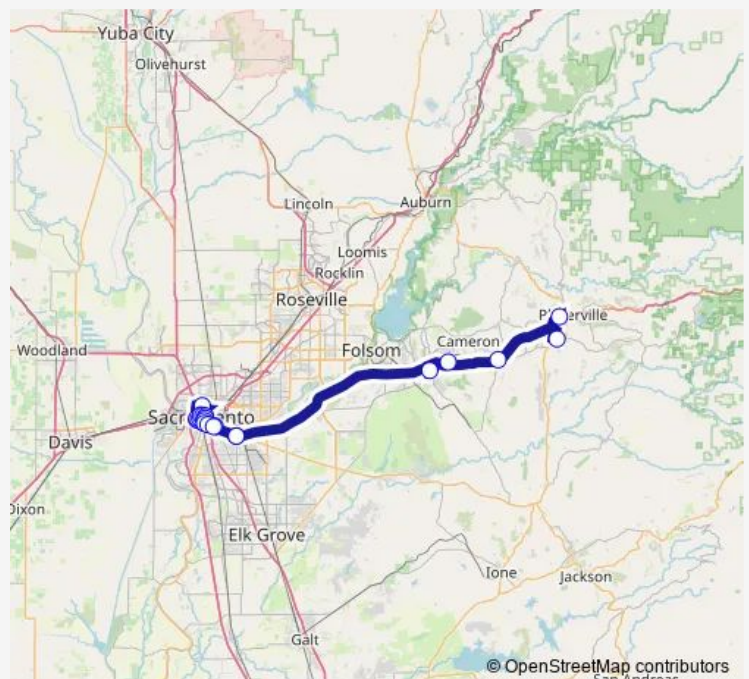

15th St at N St

Q St. at 16th St.

### Route schedule

Central Park and Ride (Commerce Wy.) — S Street at 65th Street (eastbound)

Monday 14:00-15:30

Tuesday 14:00-15:30

Wednesday 14:00-15:30

Thursday 14:00-15:30

Friday 14:00-15:30

Saturday —

### Route info

Direction: Central Park and Ride (Commerce Wy.)

Stops: 24

Trip Duration: 2 hour 2 min

Cr — Sac Reverse Commuter

Q St. at 21st St.

Q St. at 29th St.

S Street at 65th Street (eastbound)

## Direction

S Street at 65th Street (westbound) — Central Park and Ride (Commerce Wy.)

24 stops

[Open route schedule](#)

S Street at 65th Street (westbound)

P St. at 30th St.

P St. at 21st St.

P St. at 16th St.