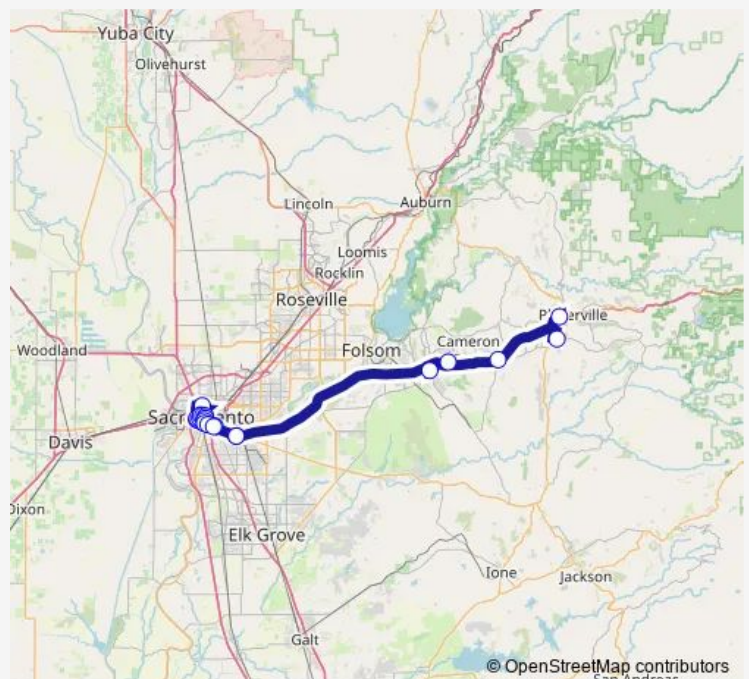

15th St at N St

Q St. at 16th St.

### Route schedule

Central Park and Ride (Commerce Wy.) — S Street at 65th Street (eastbound)

Monday 14:00-15:30

Tuesday 14:00-15:30

Wednesday 14:00-15:30

Thursday 14:00-15:30

Friday 14:00-15:30

Saturday —

### Route info

Direction: Central Park and Ride (Commerce Wy.)

Stops: 24

Trip Duration: 2 hour 2 min

Q St. at 21st St.

Q St. at 29th St.

S Street at 65th Street (eastbound)

## Direction

S Street at 65th Street (westbound) — Central Park and Ride (Commerce Wy.)

24 stops

[Open route schedule](#)

S Street at 65th Street (westbound)

P St. at 30th St.

P St. at 21st St.

P St. at 16th St.